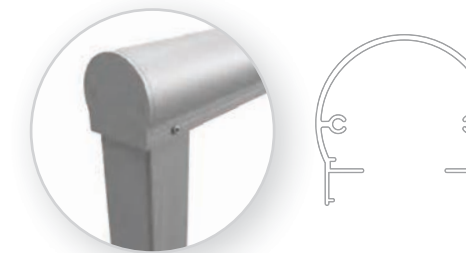

Series 200 Wood Grain Top Rail in Walnut

**SERIES 100**  
Square, 2" Wide

**SERIES 150**  
Graspable, 2" Wide

**SERIES 300**  
Round, 3" Wide

**SERIES 200**  
Rectangle, 3.5" Wide

**SERIES 350**  
Elliptical, 3.5" Wide