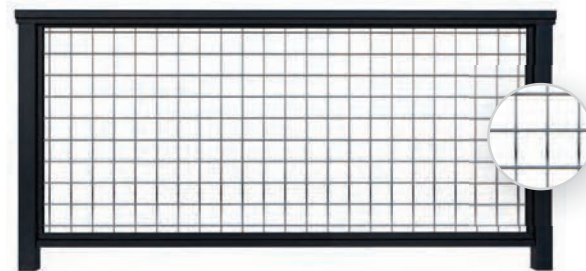

# Stainless Steel Mesh Infill

The perfect balance of substance and visibility, our marine-grade stainless steel mesh panels elevate any indoor or outdoor area.

ALLURE®

DAZZLE®

HORIZON®

METROPOLITAN® →