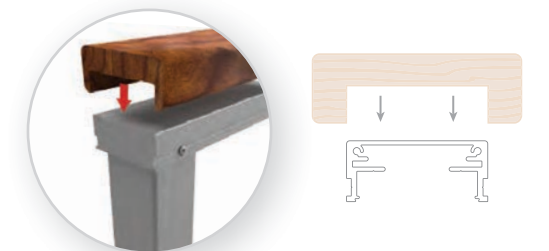

SERIES 450
Low Profile for Optional Cap (not included)