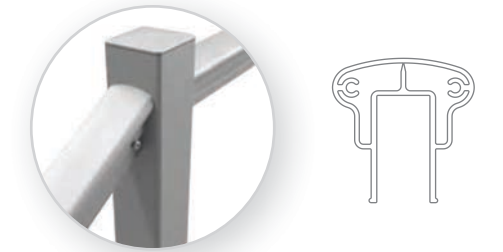

SERIES 150
Graspable, 2" Wide