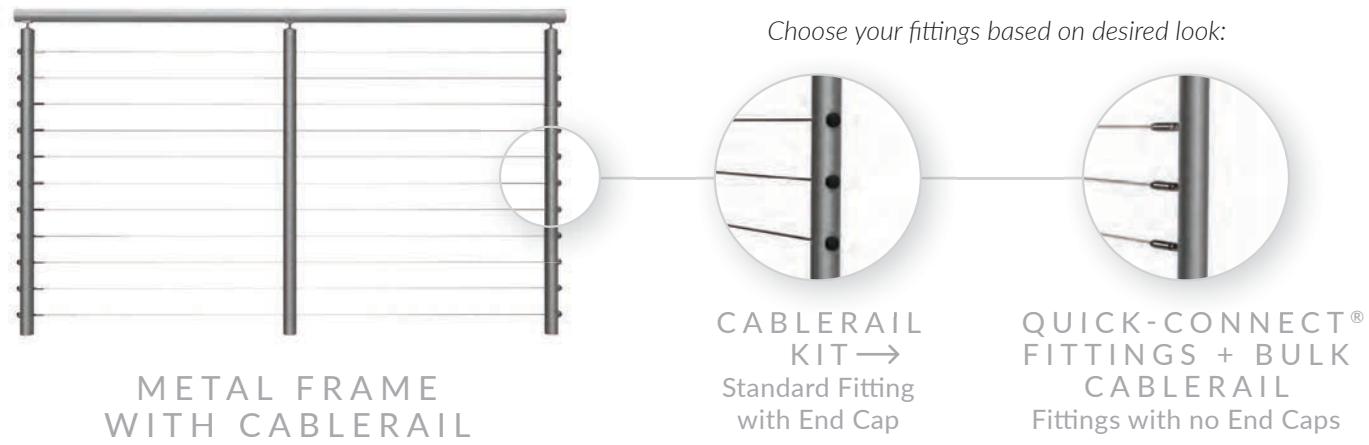

QUICK-CONNECT FITTINGS + BULK CABLERAIL Fittings with no End Caps

# CableRail for Custom Fabricated Metal Frames

Looking to open up the view in a unique metal frame? CableRail has custom fittings with a variety of attachment options to give the distinct look you crave.