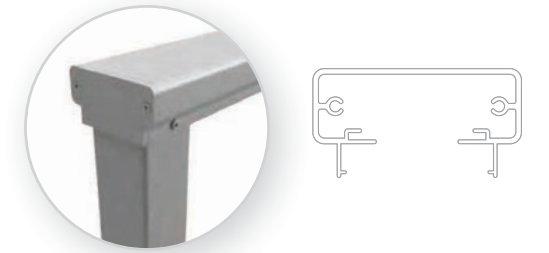

Series 200 Wood Grain Top Rail in Walnut

**SERIES 100**  
Square, 2" Wide

**SERIES 150**  
Graspable, 2" Wide

**SERIES 300**  
Round, 3" Wide

**SERIES 200**  
Rectangle, 3.5" Wide

**SERIES 350**  
Elliptical, 3.5" Wide