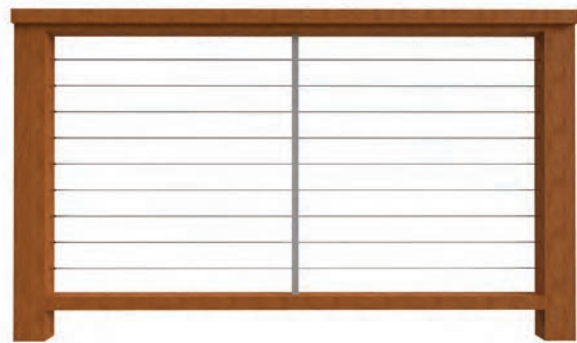

CableRail for Wood Frames

Whether you're going for a rustic or modern look, or somewhere in between—CableRail Kits and fittings give you the design flexibility you need to create a railing with warmth and style.

WOOD FRAME WITH CABLERAIL with Bottom Rail