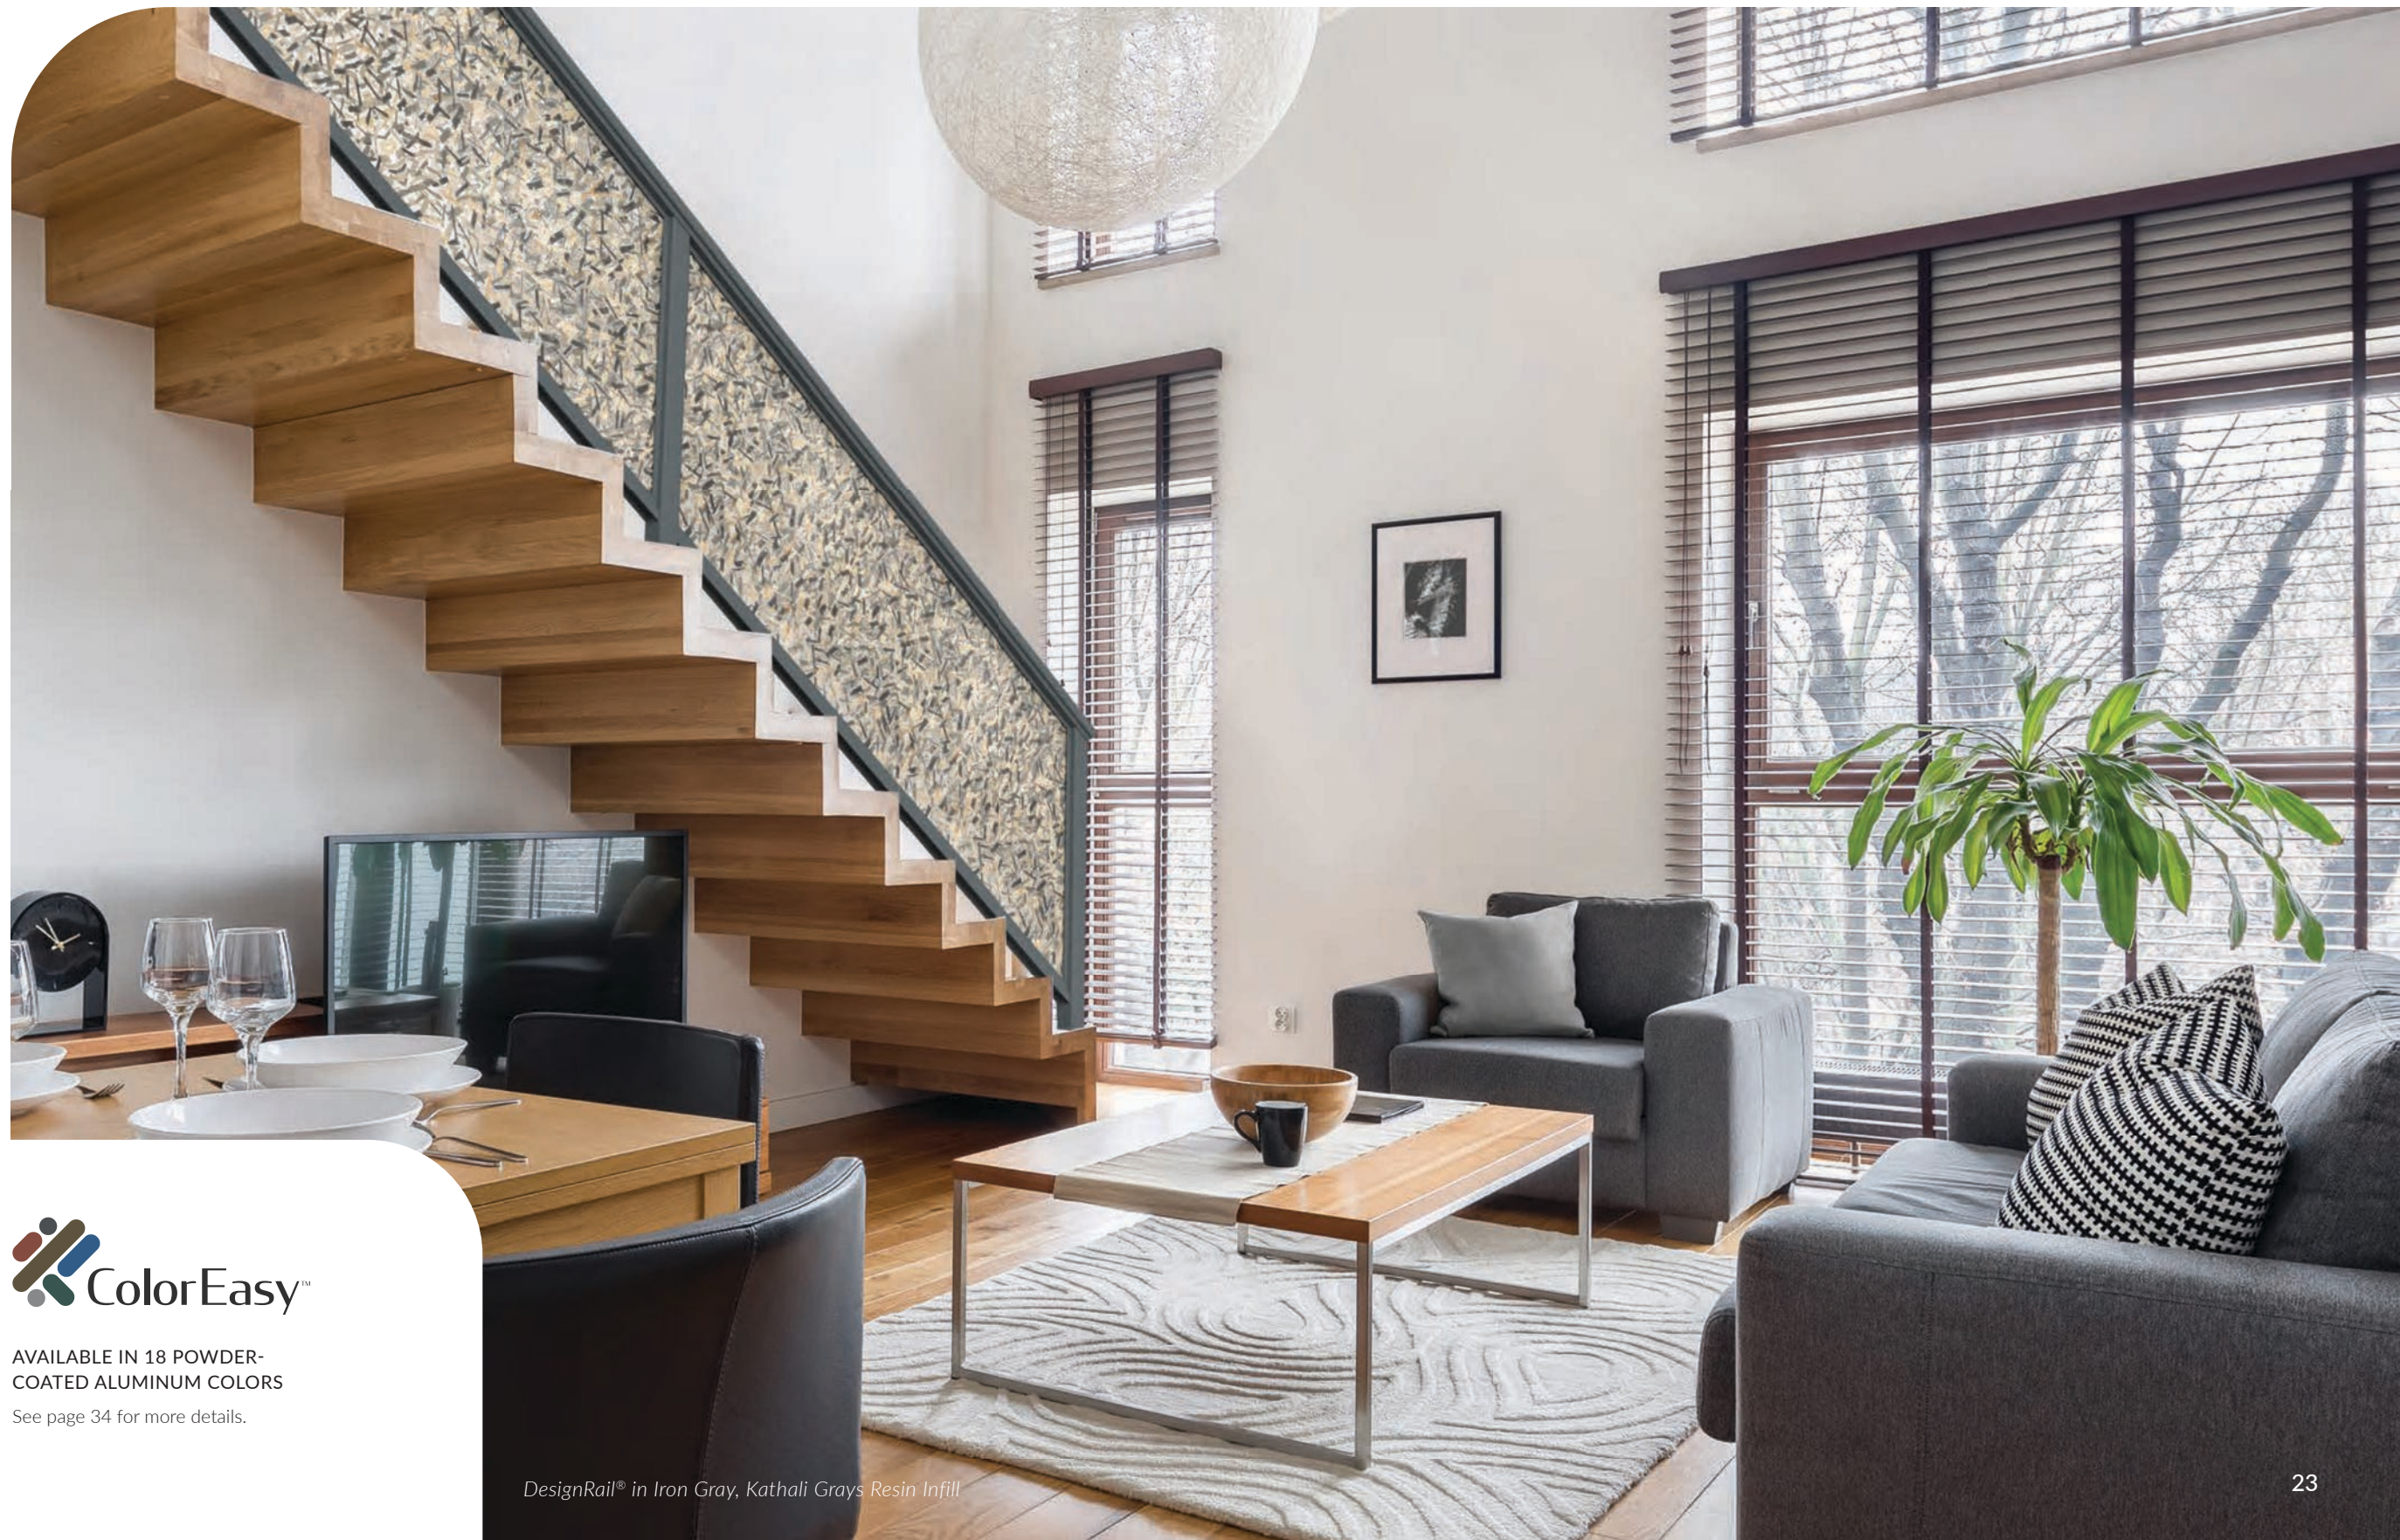

Resin Panel Infill

Gorgeous organic materials embedded in durable, stylish resin produced by 3form—a leader in architectural materials.

FRAME DETAILS

MATERIAL: Aluminum
HEIGHT: 36", 39", 42", Custom
WIDTH: 5', 6'
APPLICATION: Interior
TOP RAIL OPTIONS: 200, 300, 350, 450

INFILL DETAILS

MATERIAL: Resin Panels with Embedded Organic Materials
THICKNESS: 1/4"
FINISH: 2-sided Sandstone Finish

AVAILABLE IN 18 POWDER-COATED ALUMINUM COLORS
See page 34 for more details.

DesignRail® in Iron Gray, Kathali Grays Resin Infill