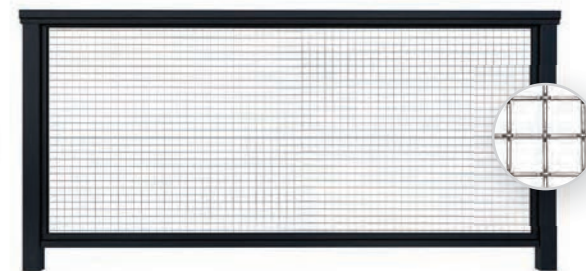

# Stainless Steel Mesh Infill

The perfect balance of substance and visibility, our marine-grade stainless steel mesh panels elevate any indoor or outdoor area.

ALLURE®

DAZZLE®

HORIZON®

METROPOLITAN® →