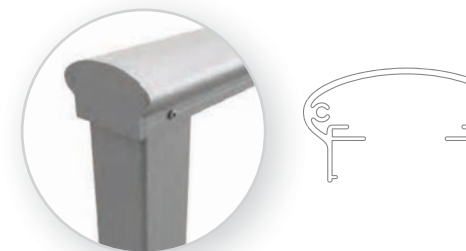

Series 200 Wood Grain Top Rail in Walnut

**SERIES 100**  
Square, 2" Wide

**SERIES 150**  
Graspable, 2" Wide

**SERIES 300**  
Round, 3" Wide

**SERIES 200**  
Rectangle, 3.5" Wide

**SERIES 350**  
Elliptical, 3.5" Wide