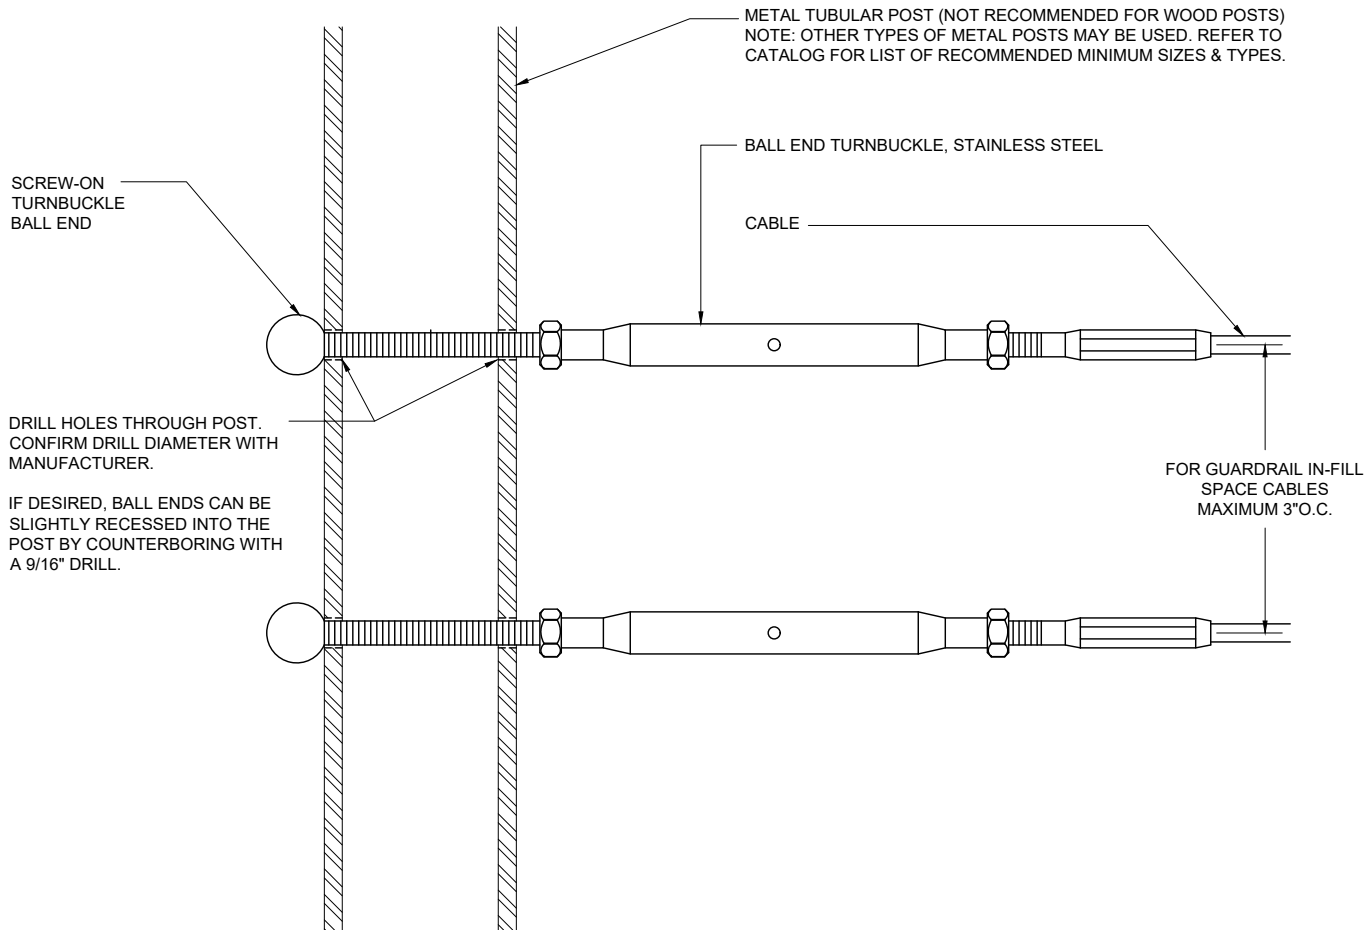

BALL END TURNBUCKLE - HORIZONTAL TERMINATION ON METAL POST  
 (DETAILS TYPICAL FOR 1/8", 3/16" & 1/4" CABLE)

CableRail Reference Drawing:  
**BALL END TURNBUCKLE - LEVEL TERMINATION**

THIS DRAWING IS THE PROPERTY OF FEENEY INC. ANY REPRODUCTION OF THIS DOCUMENT WITHOUT THE EXPRESSED WRITTEN CONSENT OF FEENEY INC. IS STRICTLY PROHIBITED.