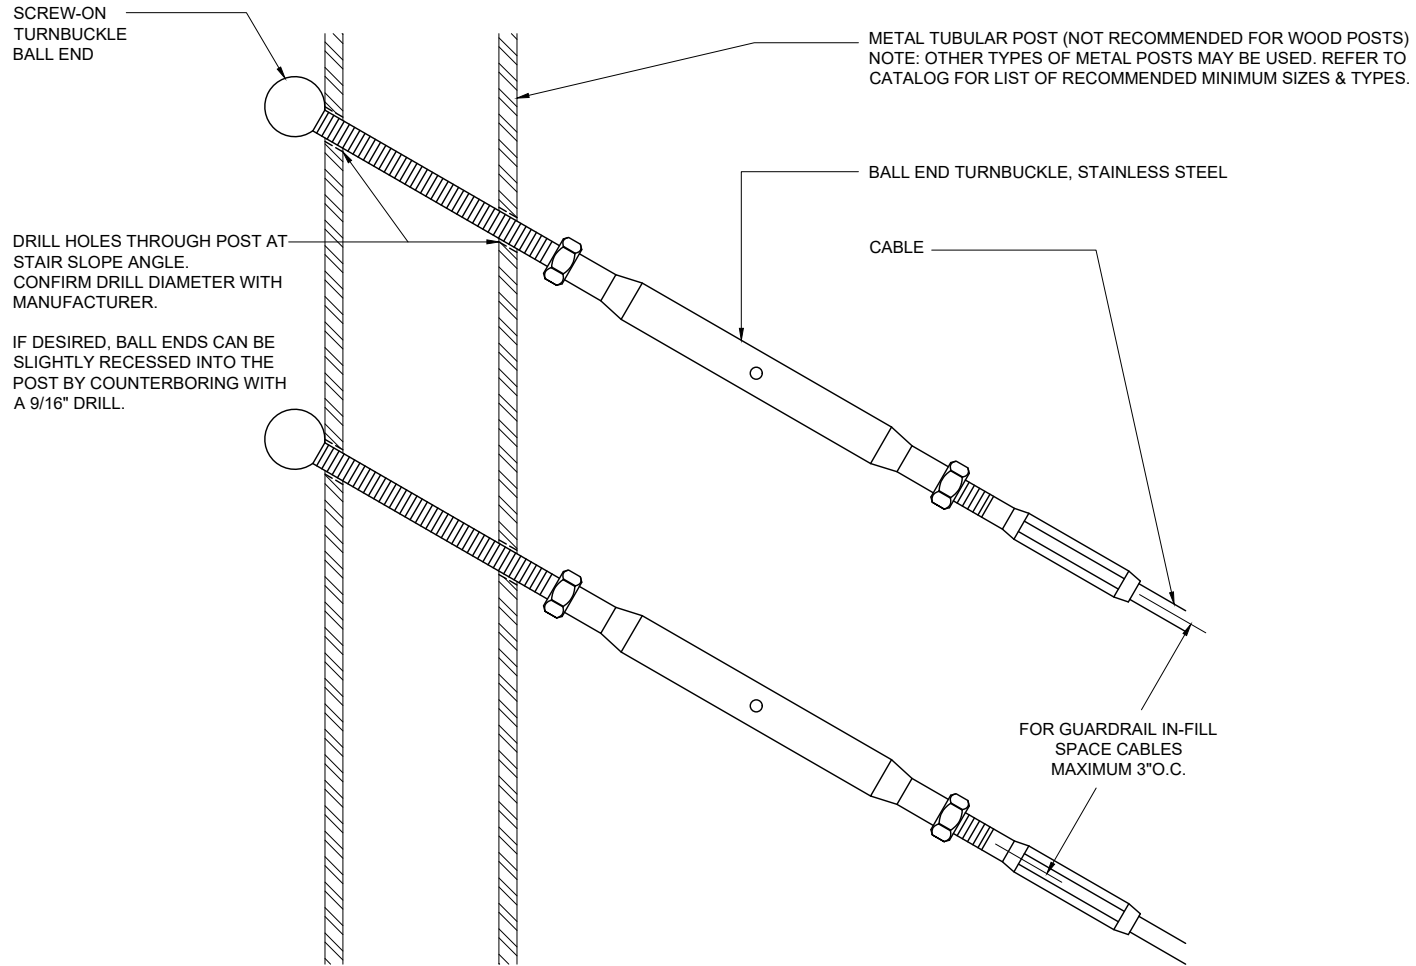

BALL END TURNBUCKLE - ANGLED TERMINATION ON METAL POST  
 (DETAILS TYPICAL FOR 1/8", 3/16" & 1/4" CABLE)

CableRail Reference Drawing:  
**BALL END TURNBUCKLE - STAIR TERMINATION**

THIS DRAWING IS THE PROPERTY OF FEENEY INC. ANY REPRODUCTION OF THIS DOCUMENT WITHOUT THE EXPRESSED WRITTEN CONSENT OF FEENEY INC. IS STRICTLY PROHIBITED.