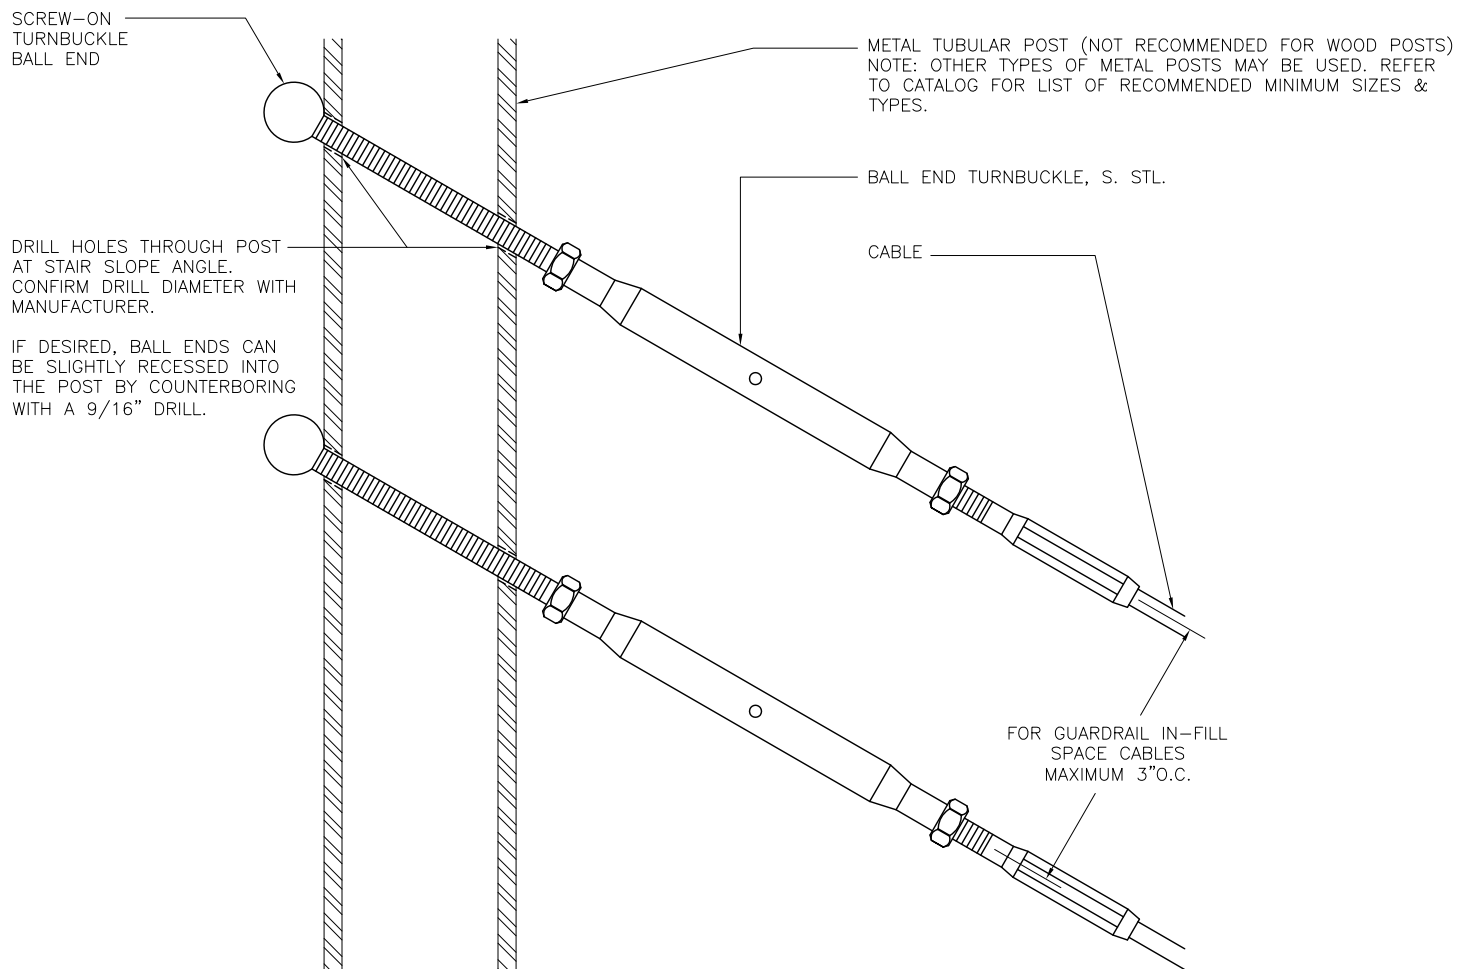

BALL END TURNBUCKLE – ANGLED TERMINATION ON METAL POST
 (DETAILS TYPICAL FOR 1/8", 3/16" & 1/4" CABLE)

CableRail Reference Drawing:
BALL END TURNBUCKLE - STAIR TERMINATION

THIS DRAWING IS THE PROPERTY OF FEENEY INC. ANY REPRODUCTION OF THIS DOCUMENT WITHOUT THE EXPRESSED WRITTEN CONSENT OF FEENEY INC. IS STRICTLY PROHIBITED.