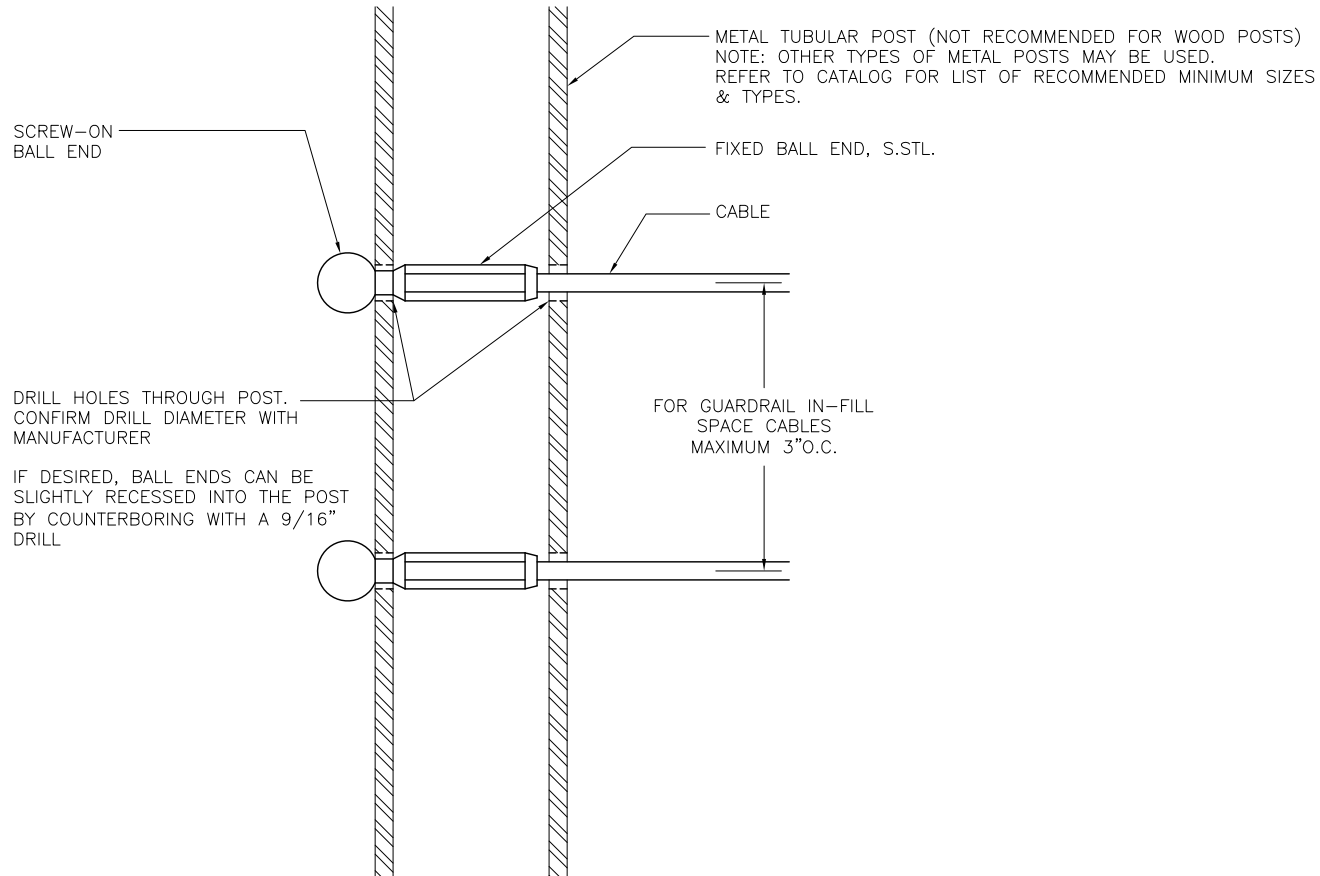

FIXED BALL END – HORIZONTAL TERMINATION ON METAL POST
 (DETAILS TYPICAL FOR 1/8", 3/16" & 1/4" CABLE)

CableRail Reference Drawing:
FIXED BALL END - LEVEL TERMINATION

THIS DRAWING IS THE PROPERTY OF FEENEY INC. ANY REPRODUCTION OF THIS DOCUMENT WITHOUT THE EXPRESSED WRITTEN CONSENT OF FEENEY INC. IS STRICTLY PROHIBITED.