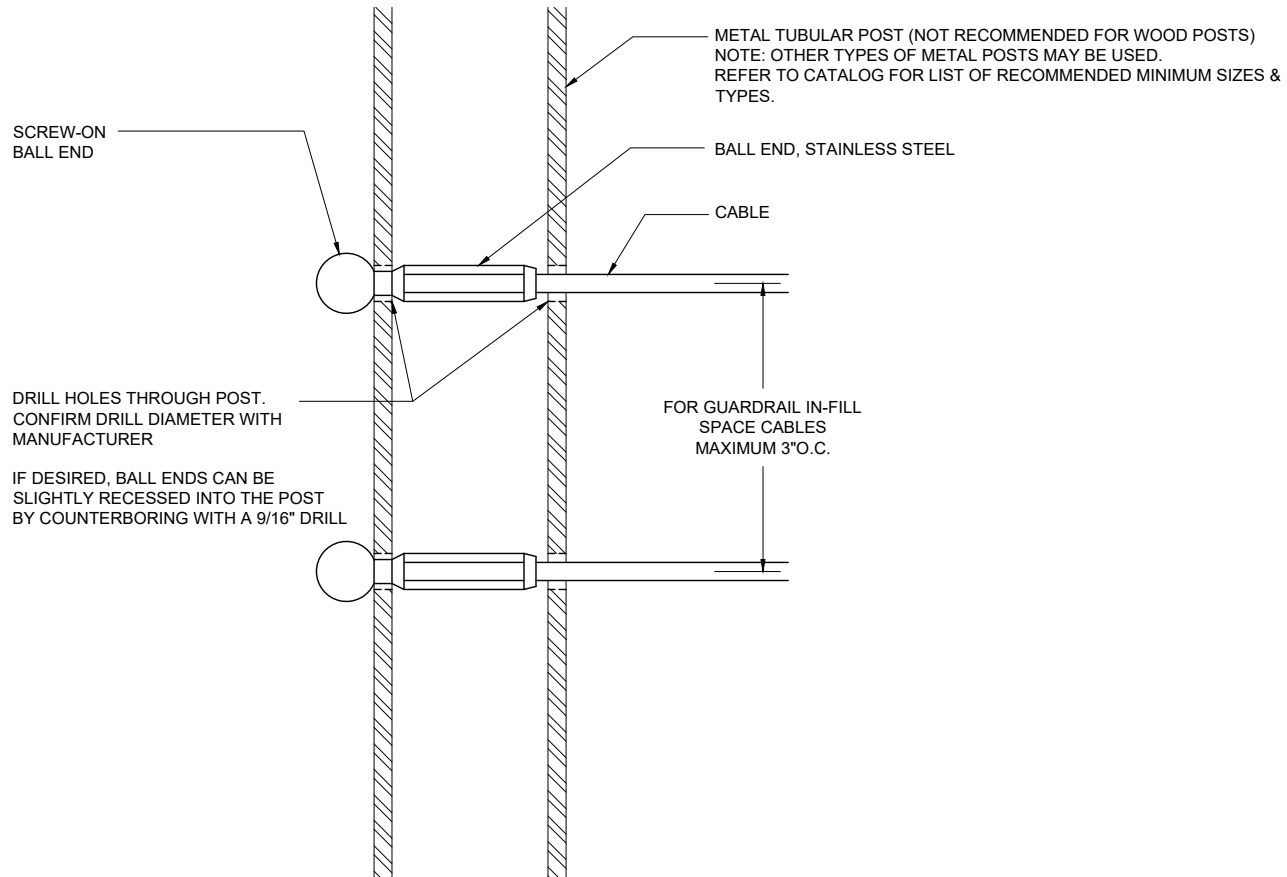

BALL END - HORIZONTAL TERMINATION ON METAL POST
 (DETAILS TYPICAL FOR 1/8", 3/16" & 1/4" CABLE)

CableRail Reference Drawing:
BALL END - LEVEL TERMINATION

THIS DRAWING IS THE PROPERTY OF FEENEY INC. ANY REPRODUCTION OF THIS DOCUMENT WITHOUT THE EXPRESSED WRITTEN CONSENT OF FEENEY INC. IS STRICTLY PROHIBITED.