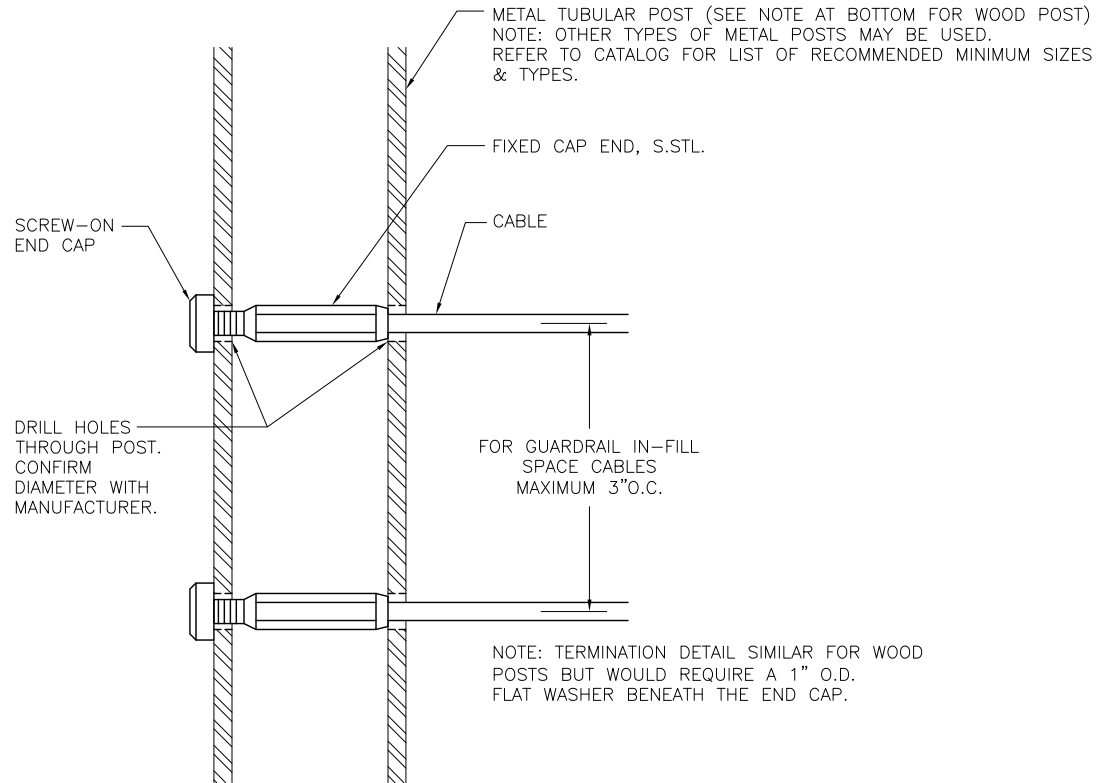

FIXED CAP END – HORIZONTAL TERMINATION ON METAL POST
 (DETAILS TYPICAL FOR 1/8", 3/16" & 1/4" CABLE)

CableRail Reference Drawing:
FIXED CAP END - LEVEL TERMINATION

THIS DRAWING IS THE PROPERTY OF FEENEY INC. ANY REPRODUCTION OF THIS DOCUMENT WITHOUT THE EXPRESSED WRITTEN CONSENT OF FEENEY INC. IS STRICTLY PROHIBITED.