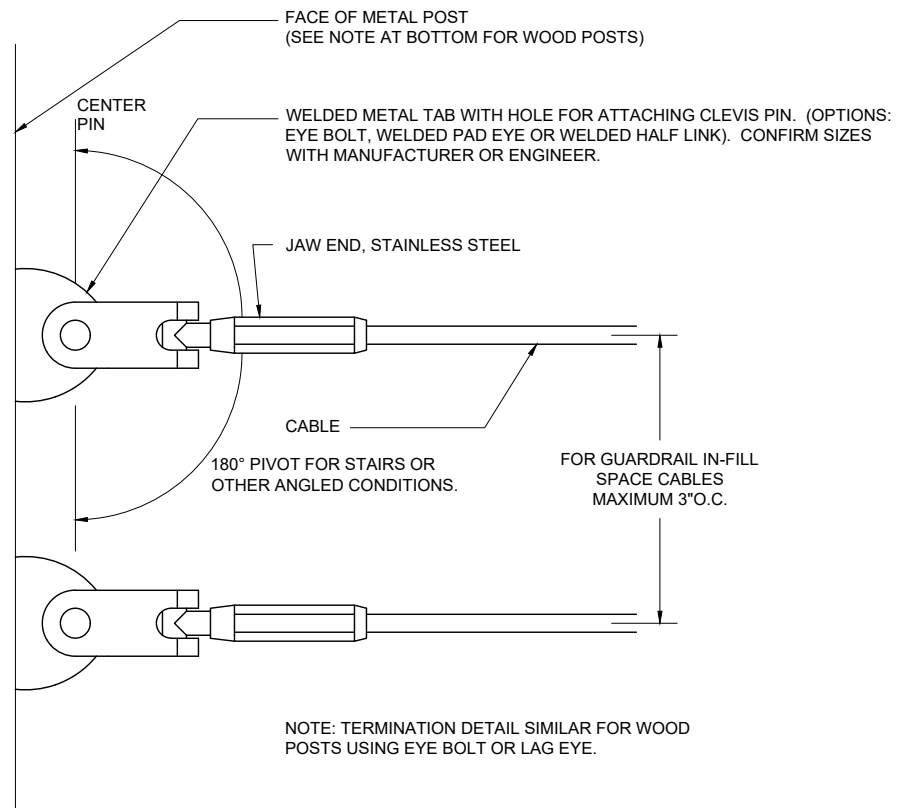

JAW END - HORIZONTAL TERMINATION ON POST/WALL
 (DETAILS TYPICAL FOR 1/8", 3/16" & 1/4" CABLE)

CableRail Reference Drawing:
JAW END - LEVEL TERMINATION

THIS DRAWING IS THE PROPERTY OF FEENEY INC. ANY REPRODUCTION OF THIS DOCUMENT WITHOUT THE EXPRESSED WRITTEN CONSENT OF FEENEY INC. IS STRICTLY PROHIBITED.