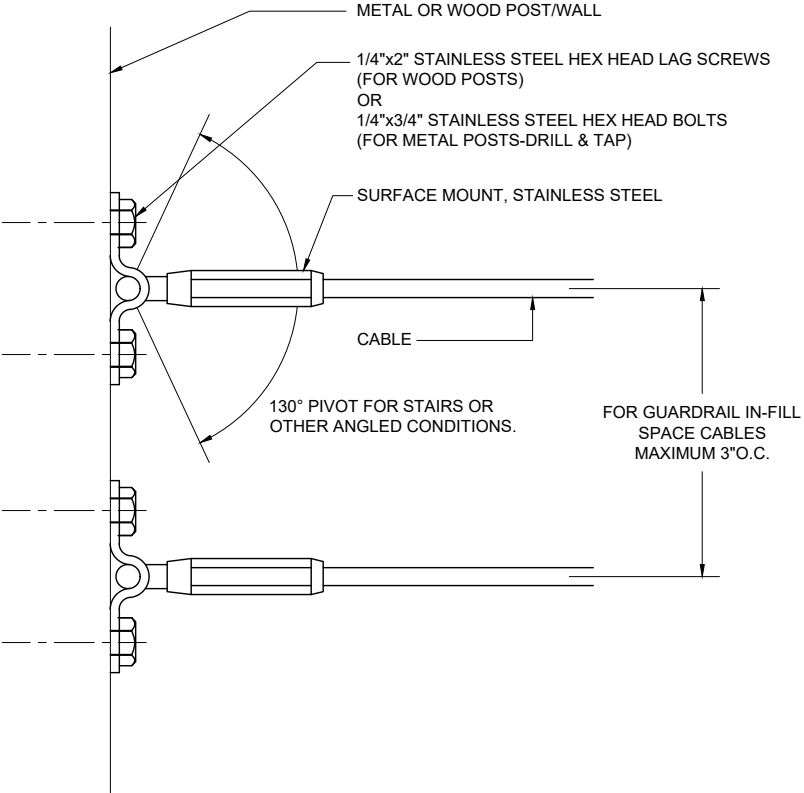

SURFACE MOUNT - HORIZONTAL TERMINATION ON POST/WALL
 (DETAILS TYPICAL FOR 1/8", 3/16" & 1/4" CABLE)

CableRail Reference Drawing:
SURFACE MOUNT - LEVEL TERMINATION

THIS DRAWING IS THE PROPERTY OF FEENEY INC. ANY REPRODUCTION OF THIS DOCUMENT WITHOUT THE EXPRESSED WRITTEN CONSENT OF FEENEY INC. IS STRICTLY PROHIBITED.