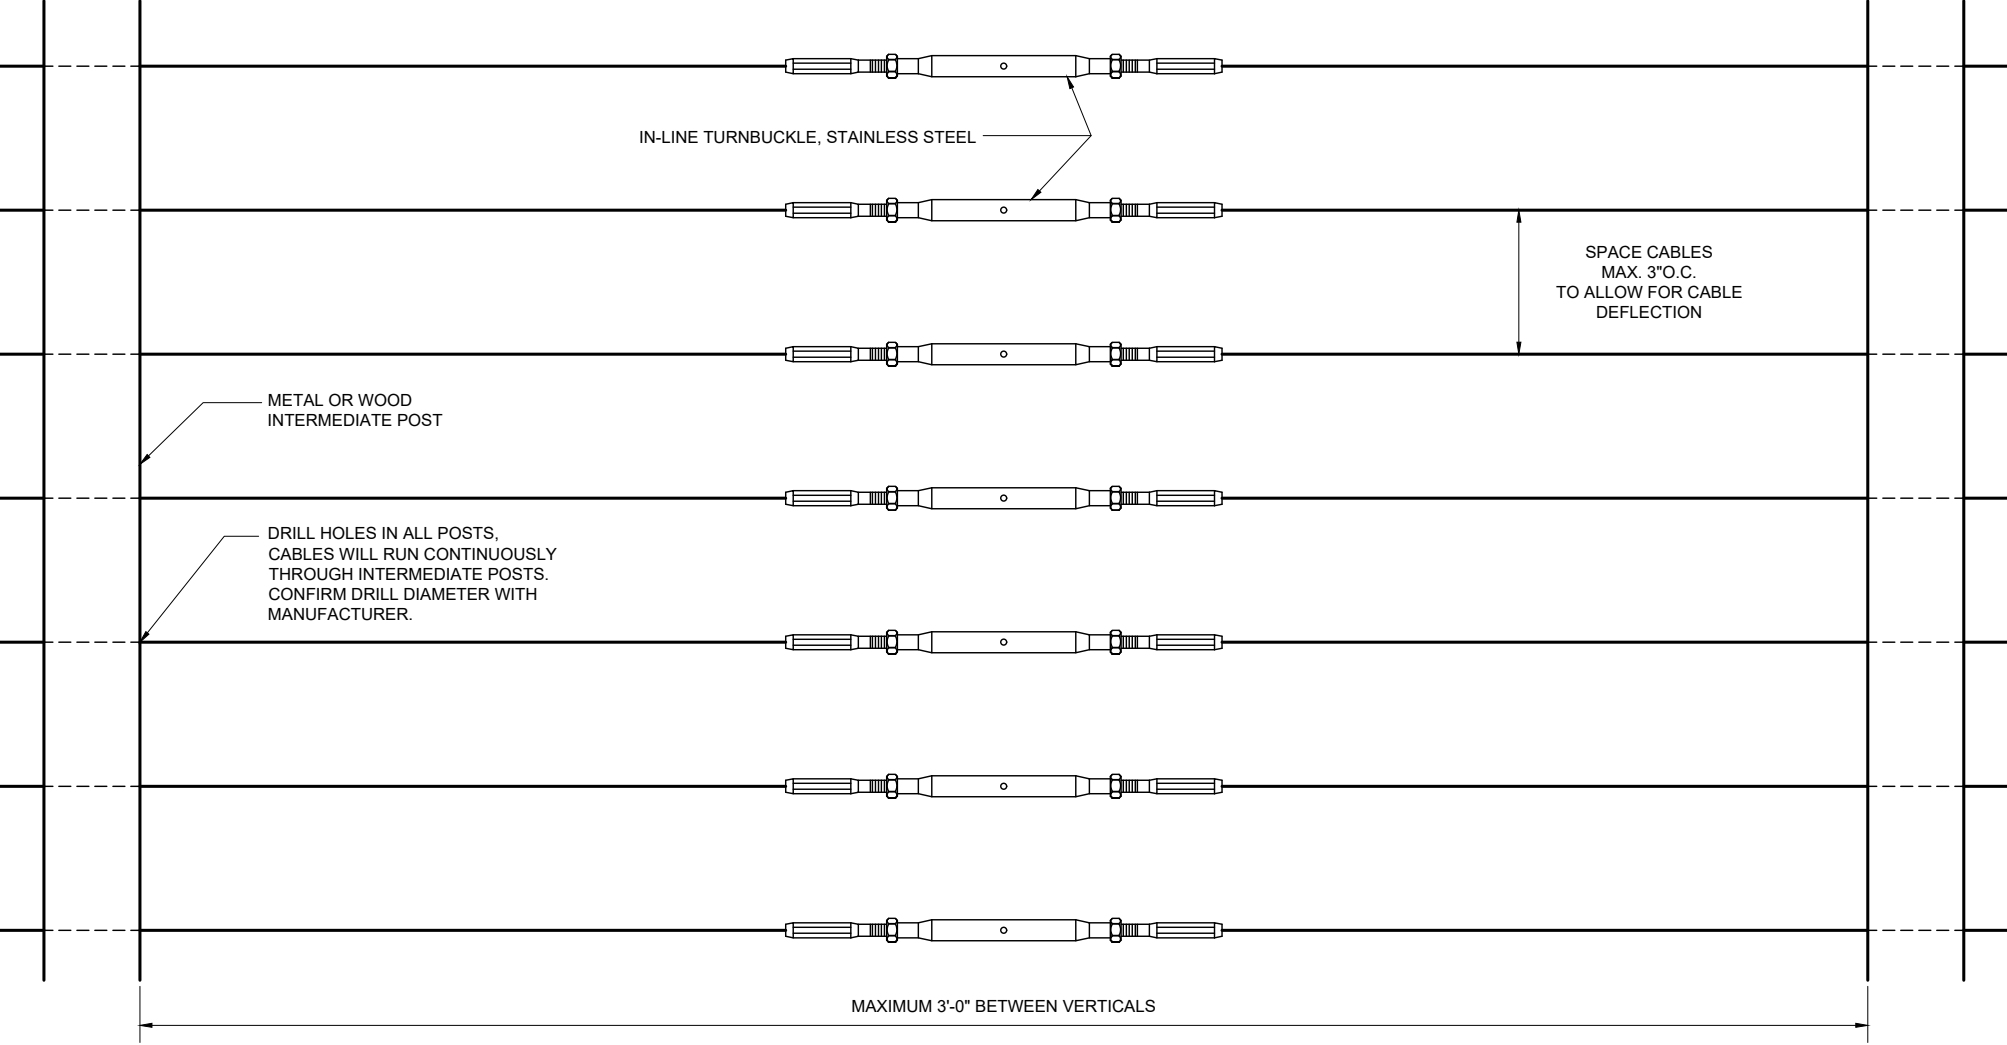

IN-LINE TURNBUCKLE - TYPICAL MID-SPAN, RAILING CONDITION
 (DETAILS TYPICAL FOR 1/8", 3/16" & 1/4" CABLE)

CableRail Reference Drawing:
IN-LINE TURNBUCKLE - DETAIL

THIS DRAWING IS THE PROPERTY OF FEENEY INC. ANY REPRODUCTION OF THIS DOCUMENT WITHOUT THE EXPRESSED WRITTEN CONSENT OF FEENEY INC. IS STRICTLY PROHIBITED.