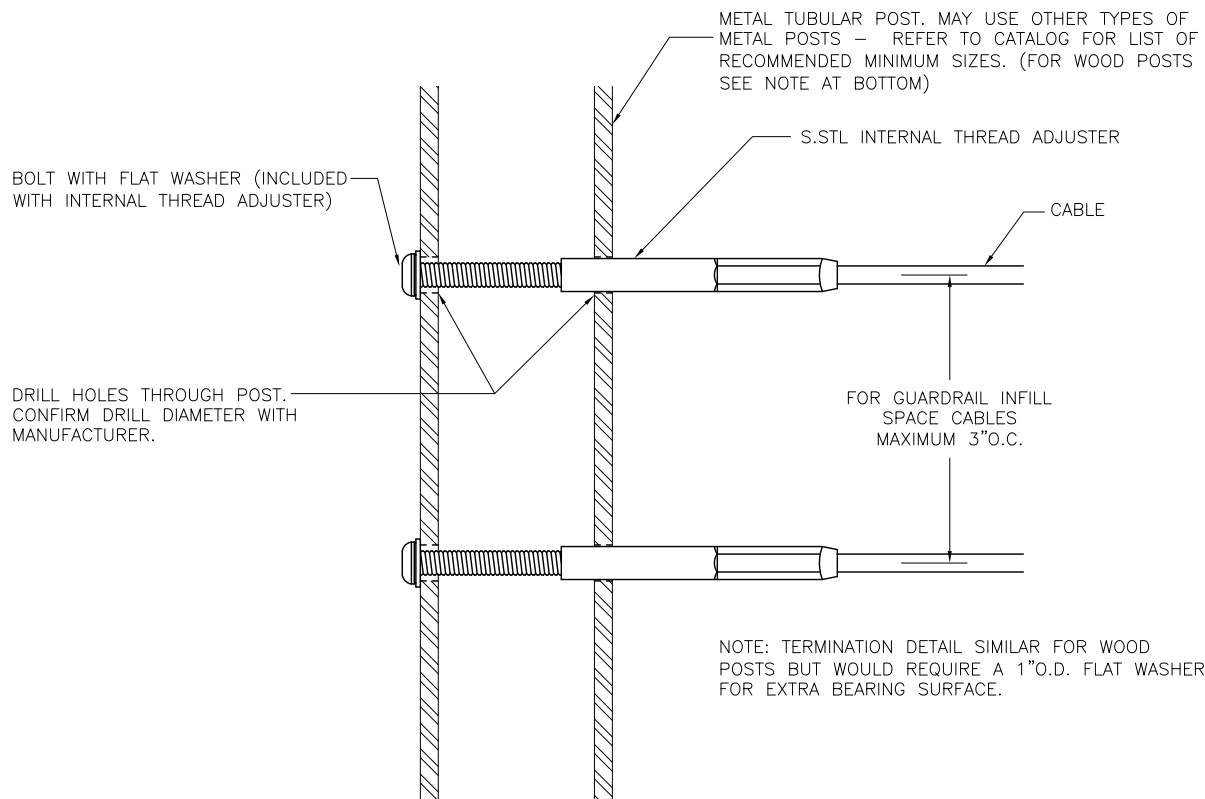

INTERNAL THREAD ADJUSTER – HORIZONTAL TERMINATION ON METAL POST  
 (DETAILS TYPICAL FOR 1/8" & 3/16" CABLE).

CableRail Reference Drawing:  
**INTERNAL THREAD ADJUSTER - LEVEL TERMINATION**

THIS DRAWING IS THE PROPERTY OF FEENEY INC. ANY REPRODUCTION OF THIS DOCUMENT WITHOUT THE EXPRESSED WRITTEN CONSENT OF FEENEY INC. IS STRICTLY PROHIBITED.