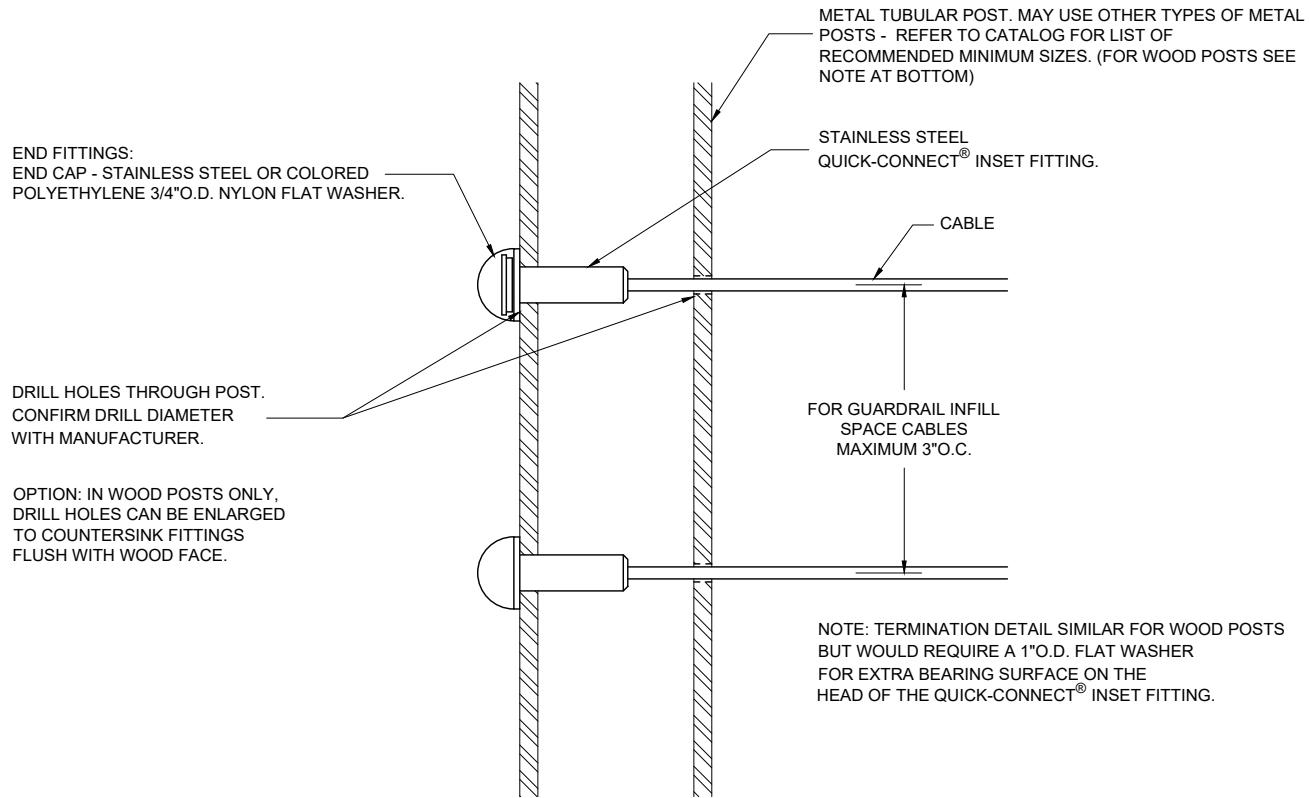

QUICK-CONNECT® INSET FITTING - HORIZONTAL TERMINATION ON METAL POST

CableRail Reference Drawing:
QUICK-CONNECT® - LEVEL TERMINATION

THIS DRAWING IS THE PROPERTY OF FEENEY INC. ANY REPRODUCTION OF THIS DOCUMENT WITHOUT THE EXPRESSED WRITTEN CONSENT OF FEENEY INC. IS STRICTLY PROHIBITED.