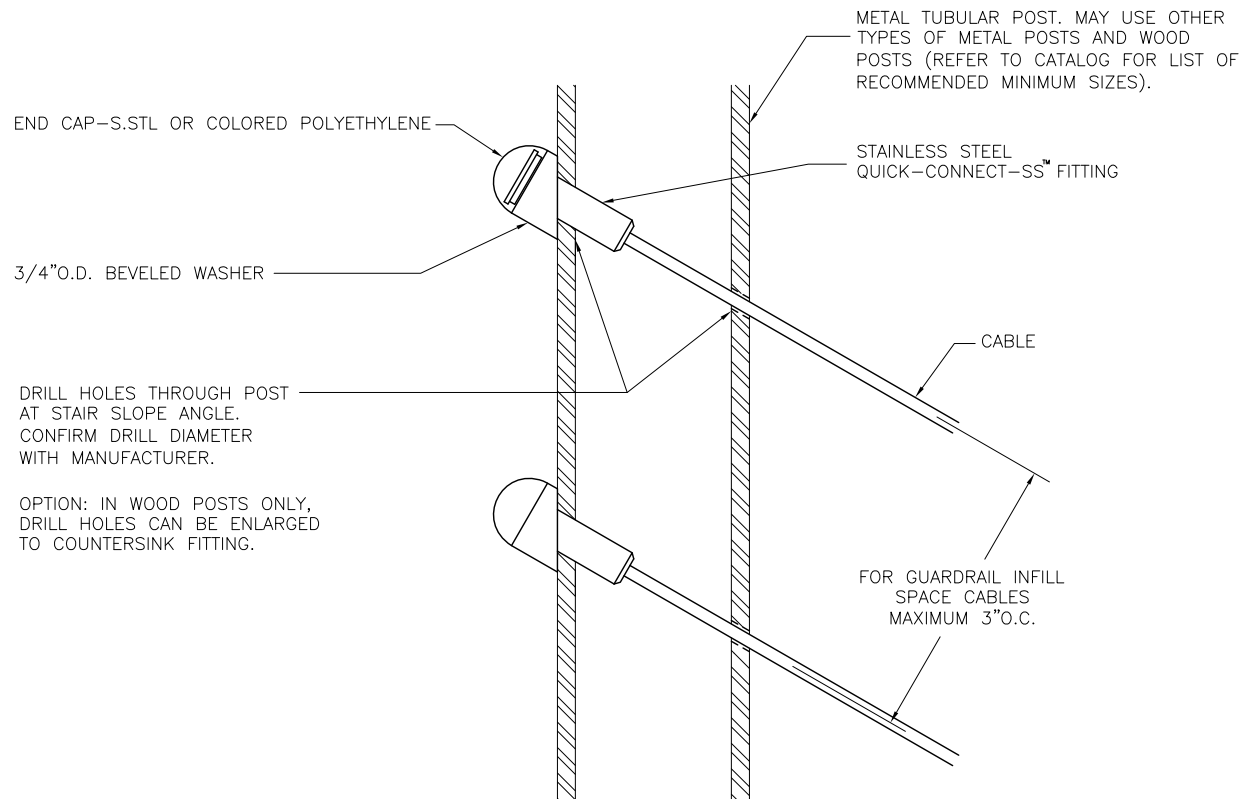

QUICK-CONNECT-SS™ FITTING – ANGLED TERMINATION ON METAL POST

CableRail Reference Drawing:  
**QUICK-CONNECT® STAIR TERMINATION**

THIS DRAWING IS THE PROPERTY OF FEENEY INC. ANY REPRODUCTION OF THIS DOCUMENT WITHOUT THE EXPRESSED WRITTEN CONSENT OF FEENEY INC. IS STRICTLY PROHIBITED.