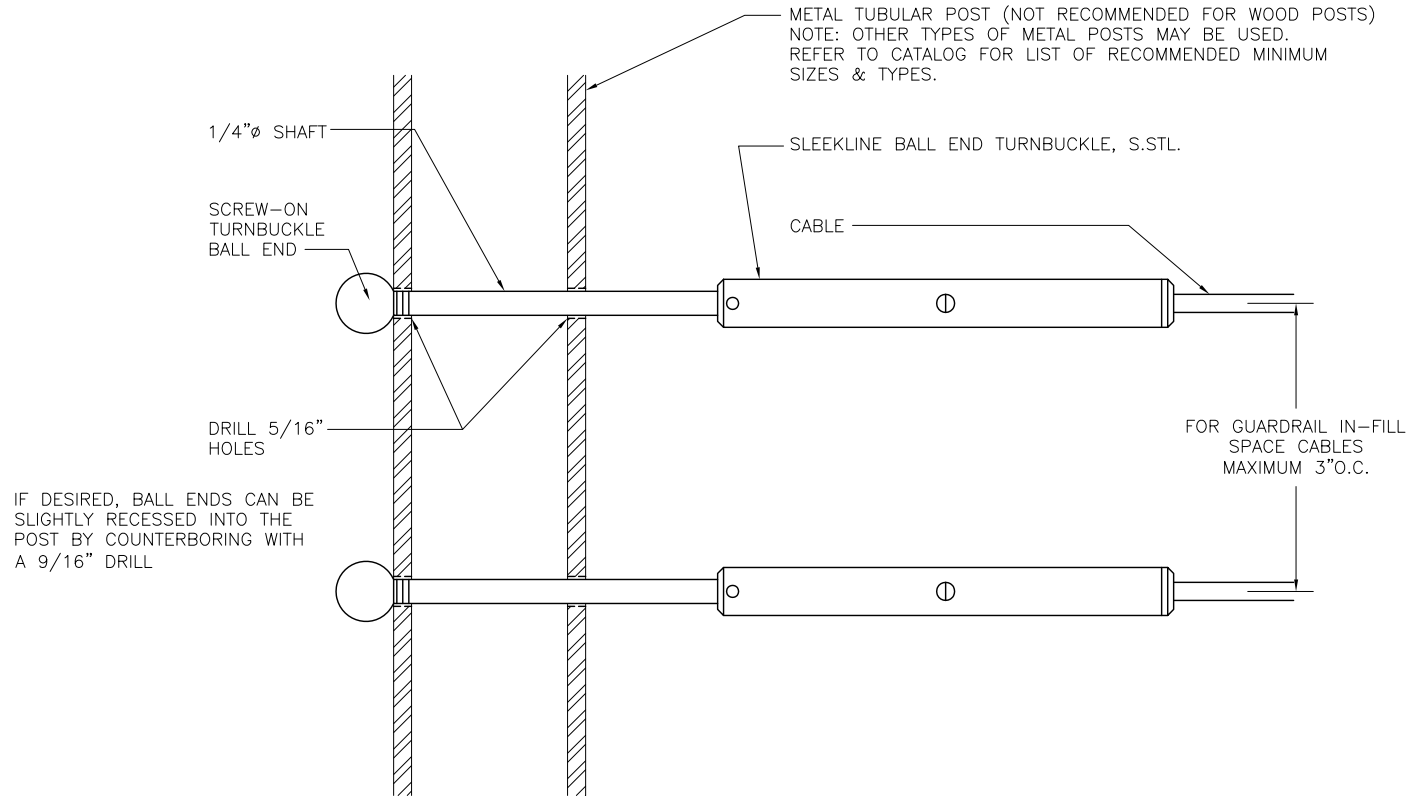

SLEEKLINE BALL END TURNBUCKLE – HORIZONTAL TERMINATION ON METAL POST  
 (DETAILS TYPICAL FOR 1/8", 3/16")

CableRail Reference Drawing:  
**SLEEKLINE BALL END TURNBUCKLE - LEVEL TERMINATION**

THIS DRAWING IS THE PROPERTY OF FEENEY INC. ANY REPRODUCTION OF THIS DOCUMENT WITHOUT THE EXPRESSED WRITTEN CONSENT OF FEENEY INC. IS STRICTLY PROHIBITED.