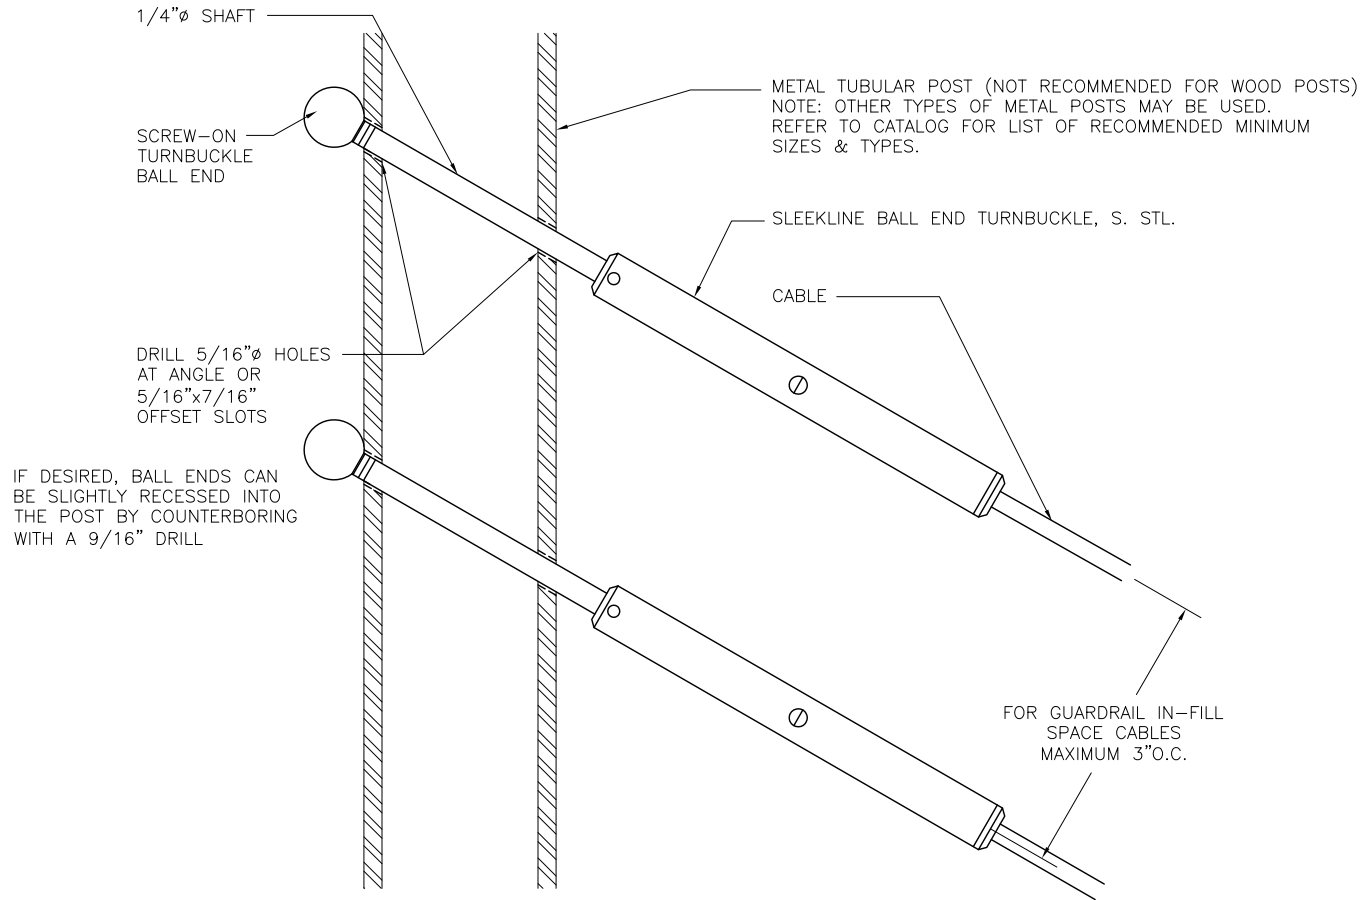

SLEEKLINE BALL END TURNBUCKLE – ANGLED TERMINATION ON METAL POST
 (DETAILS TYPICAL FOR 1/8", 3/16")

CableRail Reference Drawing:
SLEEKLINE BALL END TURNBUCKLE - STAIR TERMINATION

THIS DRAWING IS THE PROPERTY OF FEENEY INC. ANY REPRODUCTION OF THIS DOCUMENT WITHOUT THE EXPRESSED WRITTEN CONSENT OF FEENEY INC. IS STRICTLY PROHIBITED.