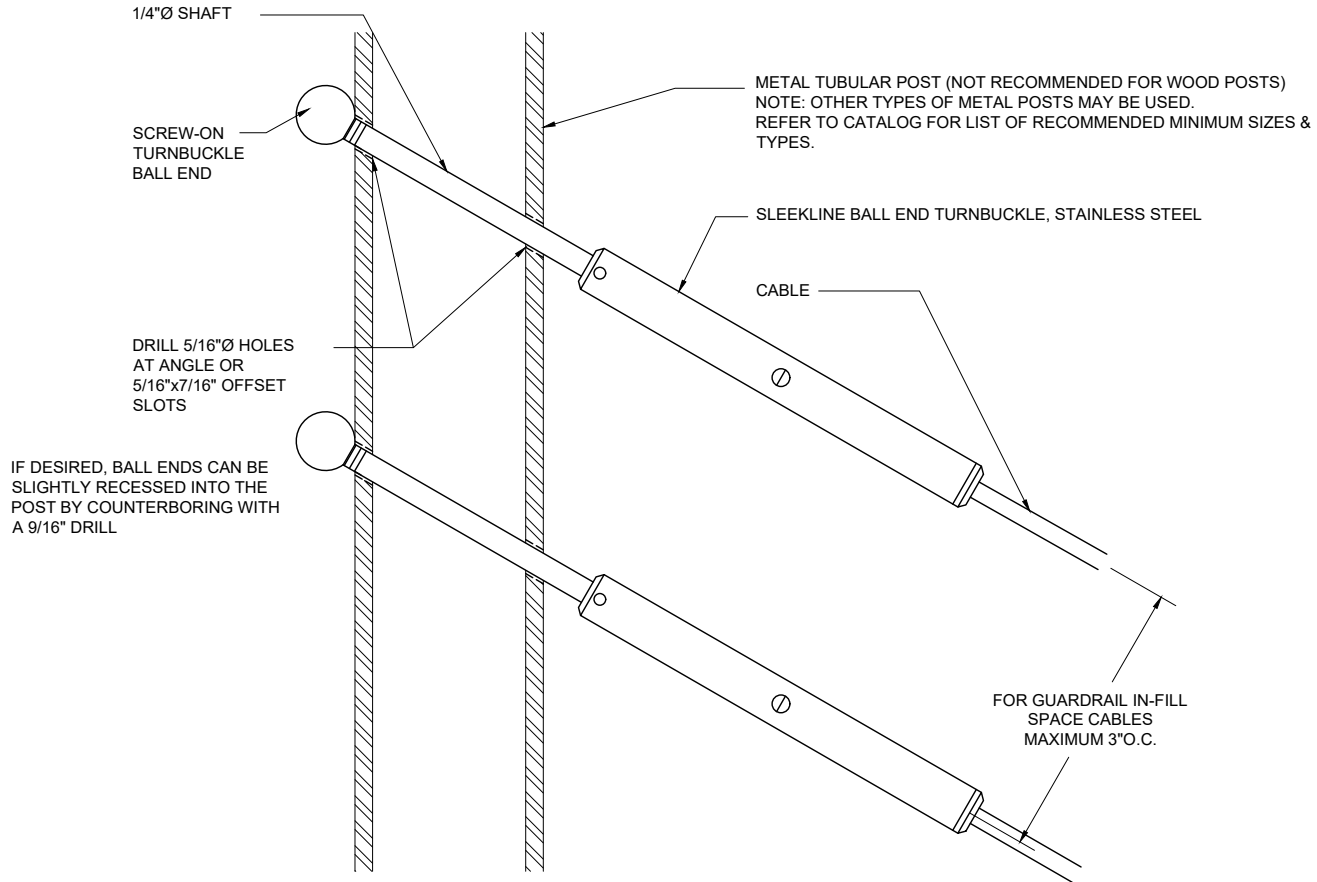

SLEEKLINE BALL END TURNBUCKLE - ANGLED TERMINATION ON METAL POST  
 (DETAILS TYPICAL FOR 1/8", 3/16")

CableRail Reference Drawing:

SLEEKLINE BALL END TURNBUCKLE - ANGLED TERMINATION ON METAL POST

THIS DRAWING IS THE PROPERTY OF FEENEY INC. ANY REPRODUCTION OF THIS DOCUMENT WITHOUT THE EXPRESSED WRITTEN CONSENT OF FEENEY INC. IS STRICTLY PROHIBITED.