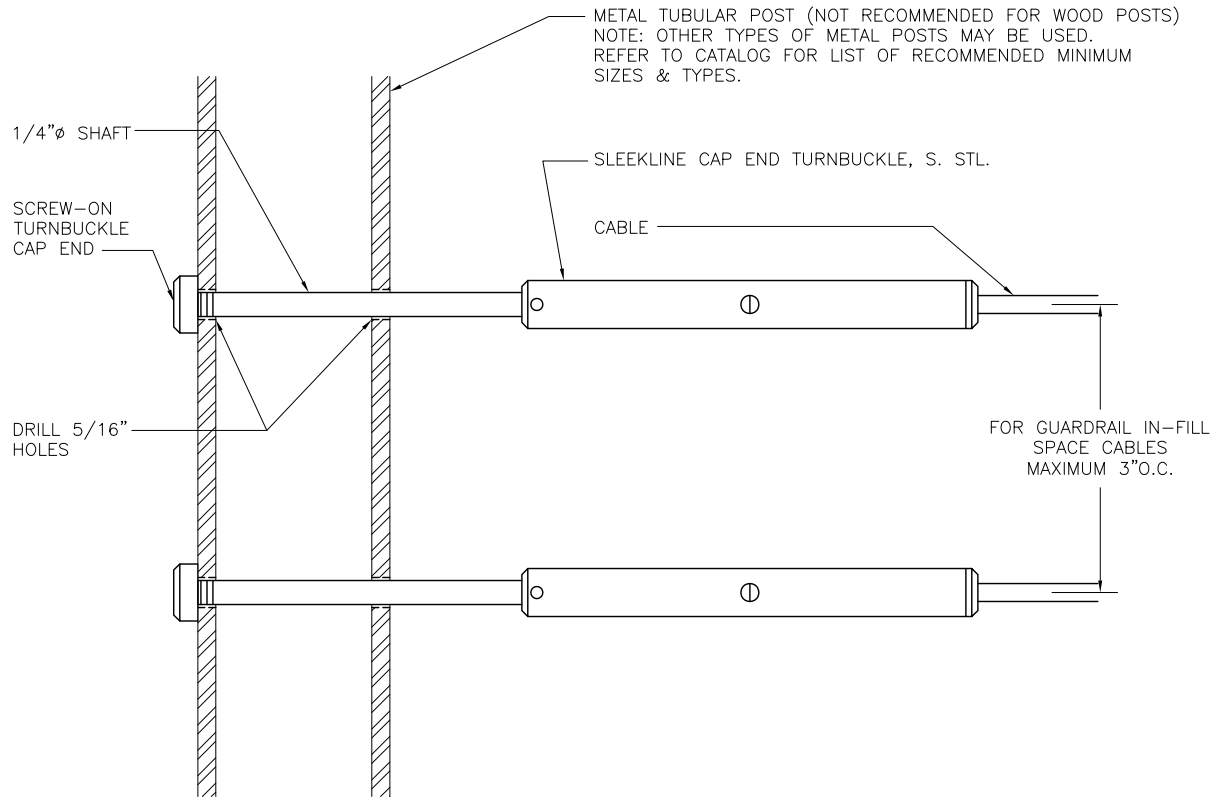

SLEEKLINE CAP END TURNBUCKLE – HORIZONTAL TERMINATION ON METAL POST
 (DETAILS TYPICAL FOR 1/8", 3/16")

CableRail Reference Drawing:
SLEEKLINE CAP END TURNBUCKLE - LEVEL TERMINATION

THIS DRAWING IS THE PROPERTY OF FEENEY INC. ANY REPRODUCTION OF THIS DOCUMENT WITHOUT THE EXPRESSED WRITTEN CONSENT OF FEENEY INC. IS STRICTLY PROHIBITED.