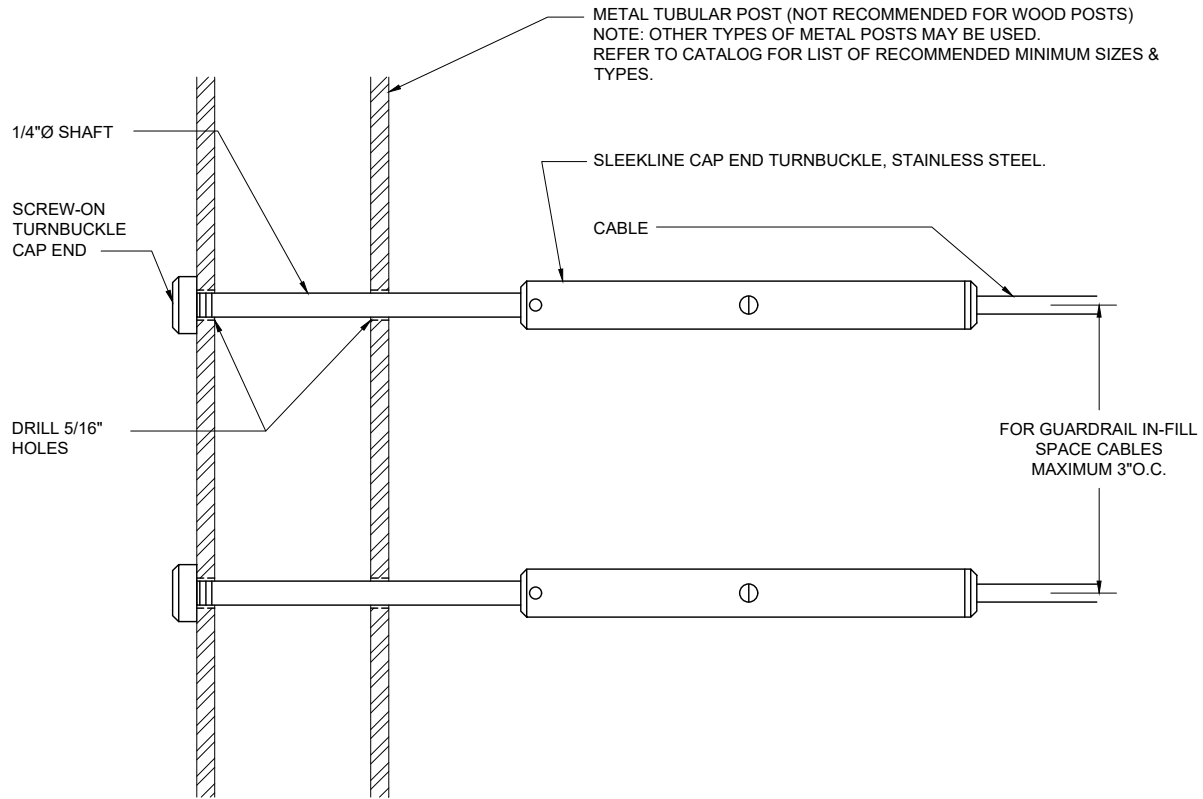

SLEEKLINE CAP END TURNBUCKLE - HORIZONTAL TERMINATION ON METAL POST
 (DETAILS TYPICAL FOR 1/8", 3/16")

CableRail Reference Drawing:
SLEEKLINE CAP END TURNBUCKLE - LEVEL TERMINATION

THIS DRAWING IS THE PROPERTY OF FEENEY INC. ANY REPRODUCTION OF THIS DOCUMENT WITHOUT THE EXPRESSED WRITTEN CONSENT OF FEENEY INC. IS STRICTLY PROHIBITED.