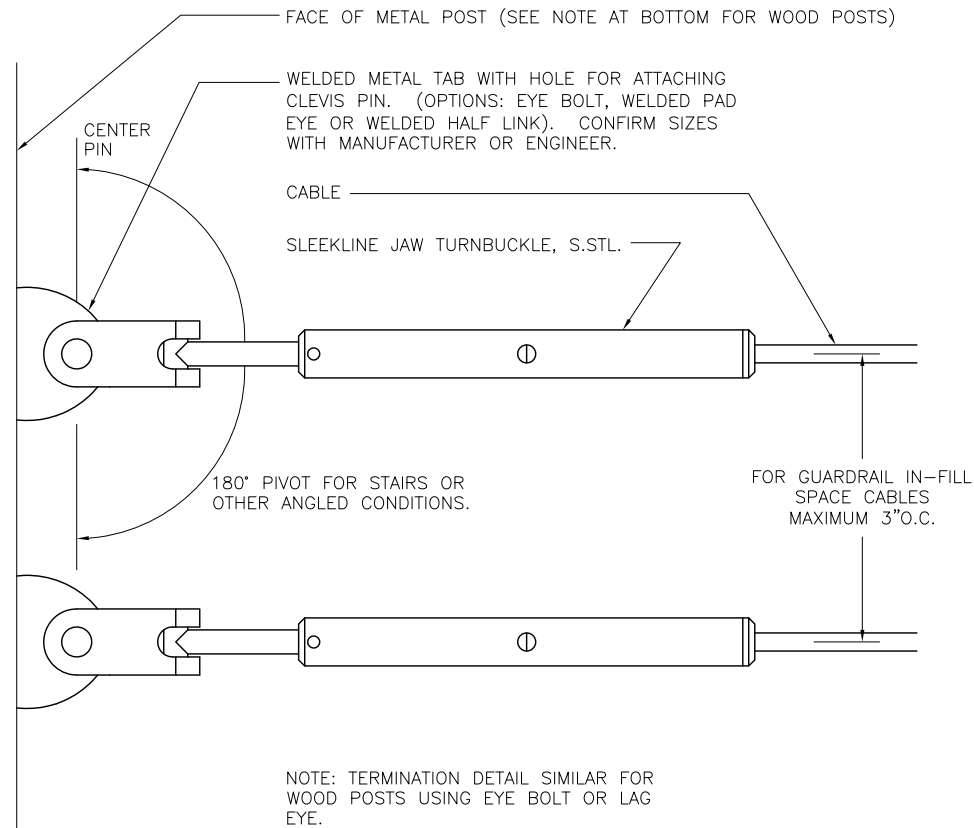

SLEEKLINE JAW TURNBUCKLE – HORIZONTAL TERMINATION ON POST/WALL
 (DETAILS TYPICAL FOR 1/8", 3/16")

CableRail Reference Drawing:
SLEEKLINE JAW END TURNBUCKLE - LEVEL TERMINATION

THIS DRAWING IS THE PROPERTY OF FEENEY INC. ANY REPRODUCTION OF THIS DOCUMENT WITHOUT THE EXPRESSED WRITTEN CONSENT OF FEENEY INC. IS STRICTLY PROHIBITED.