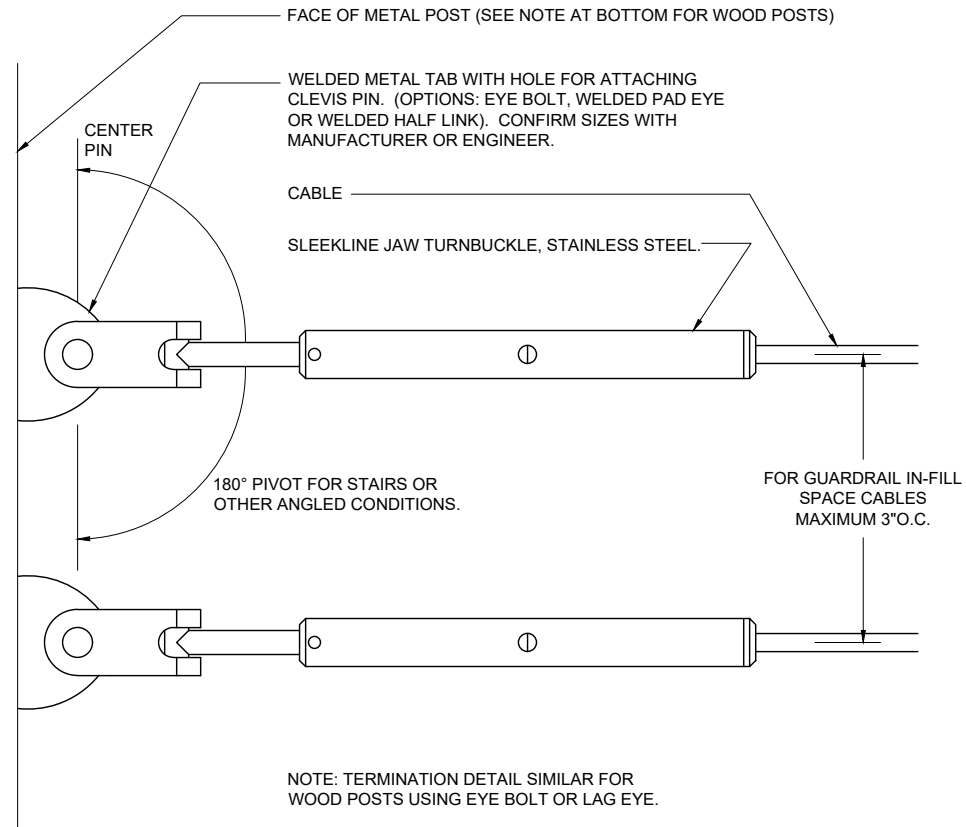

SLEEKLINE JAW TURNBUCKLE - HORIZONTAL TERMINATION ON POST/WALL  
 (DETAILS TYPICAL FOR 1/8", 3/16")

NOTE: TERMINATION DETAIL SIMILAR FOR WOOD POSTS USING EYE BOLT OR LAG EYE.

CableRail Reference Drawing:  
**SLEEKLINE JAW END TURNBUCKLE - LEVEL TERMINATION**