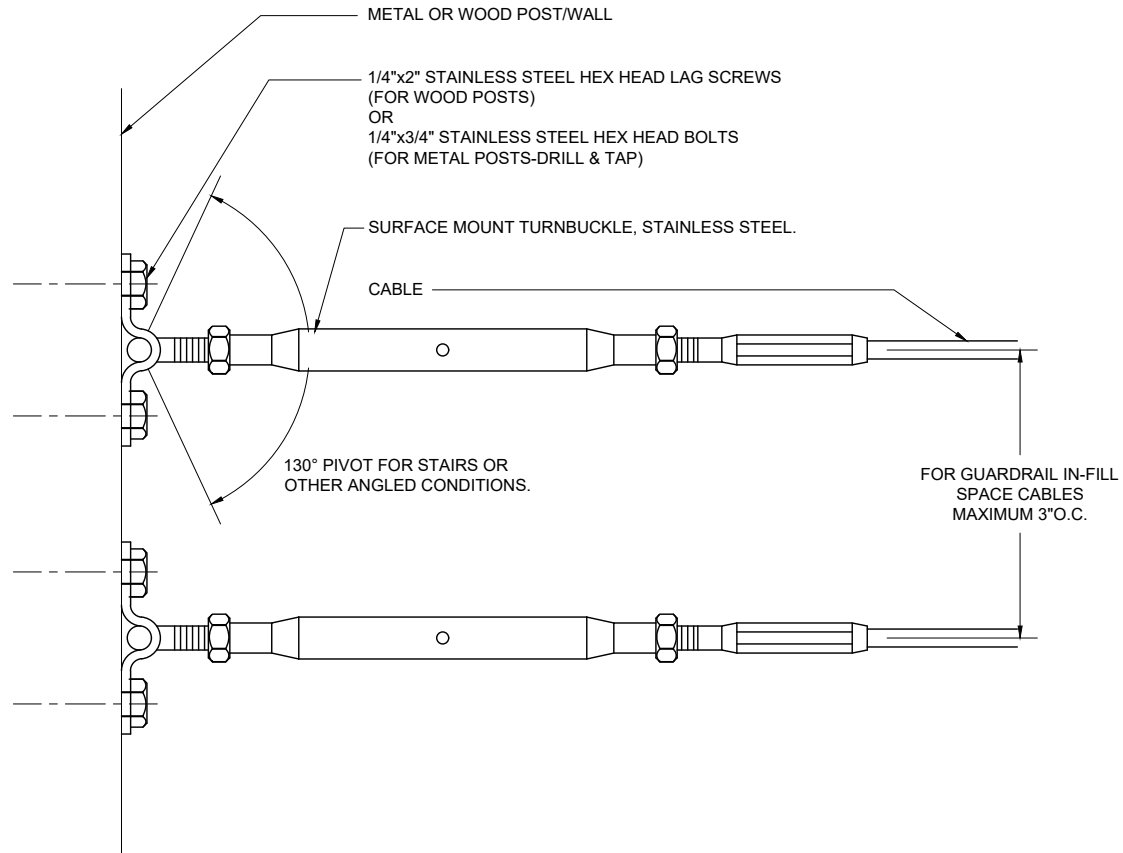

SURFACE MOUNT TURNBUCKLE - HORIZONTAL TERMINATION ON POST/WALL
 (DETAILS TYPICAL FOR 1/8", 3/16" & 1/4" CABLE)

CableRail Reference Drawing:
SURFACE MOUNT TURNBUCKLE - LEVEL TERMINATION

THIS DRAWING IS THE PROPERTY OF FEENEY INC. ANY REPRODUCTION OF THIS DOCUMENT WITHOUT THE EXPRESSED WRITTEN CONSENT OF FEENEY INC. IS STRICTLY PROHIBITED.