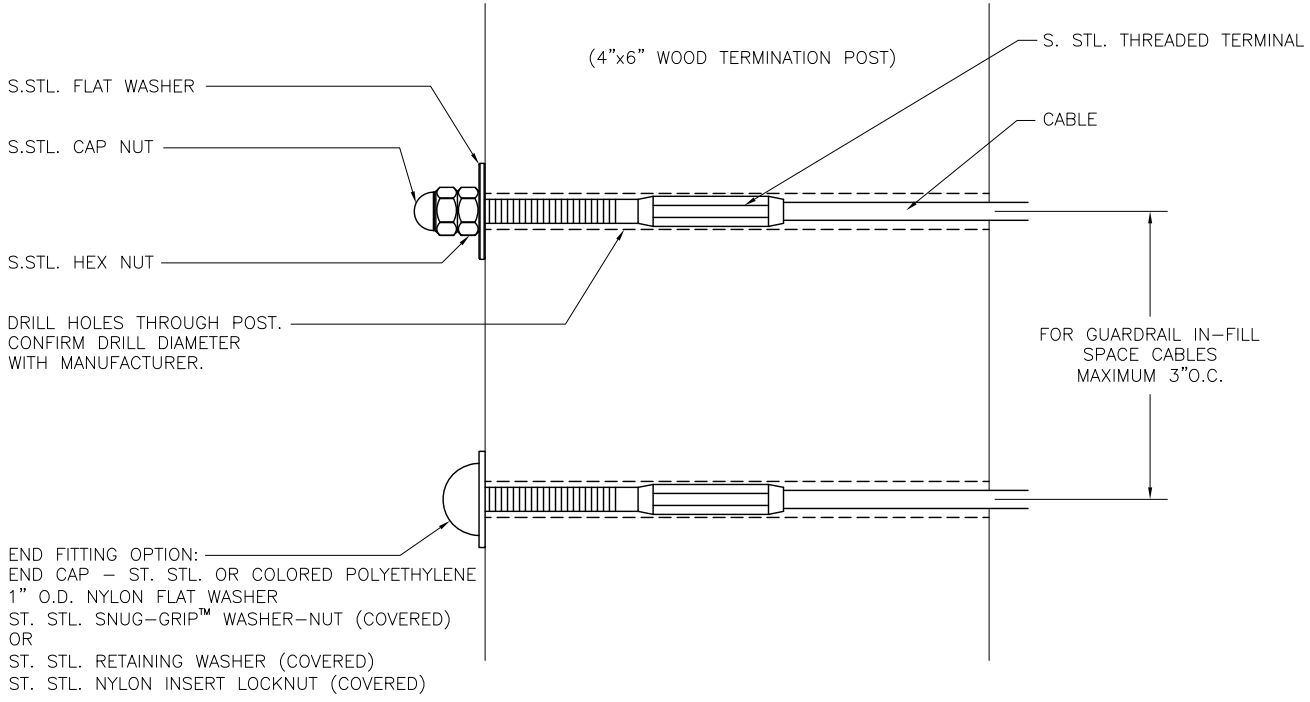

THREADED TERMINAL – HORIZONTAL TERMINATION ON WOOD POST
 (DETAILS TYPICAL FOR 1/8", 3/16" & 1/4" CABLE)

CableRail Reference Drawing:
THREADED TERMINAL - LEVEL TERMINATION IN WOOD POSTS

THIS DRAWING IS THE PROPERTY OF FEENEY INC. ANY REPRODUCTION OF THIS DOCUMENT WITHOUT THE EXPRESSED WRITTEN CONSENT OF FEENEY INC. IS STRICTLY PROHIBITED.