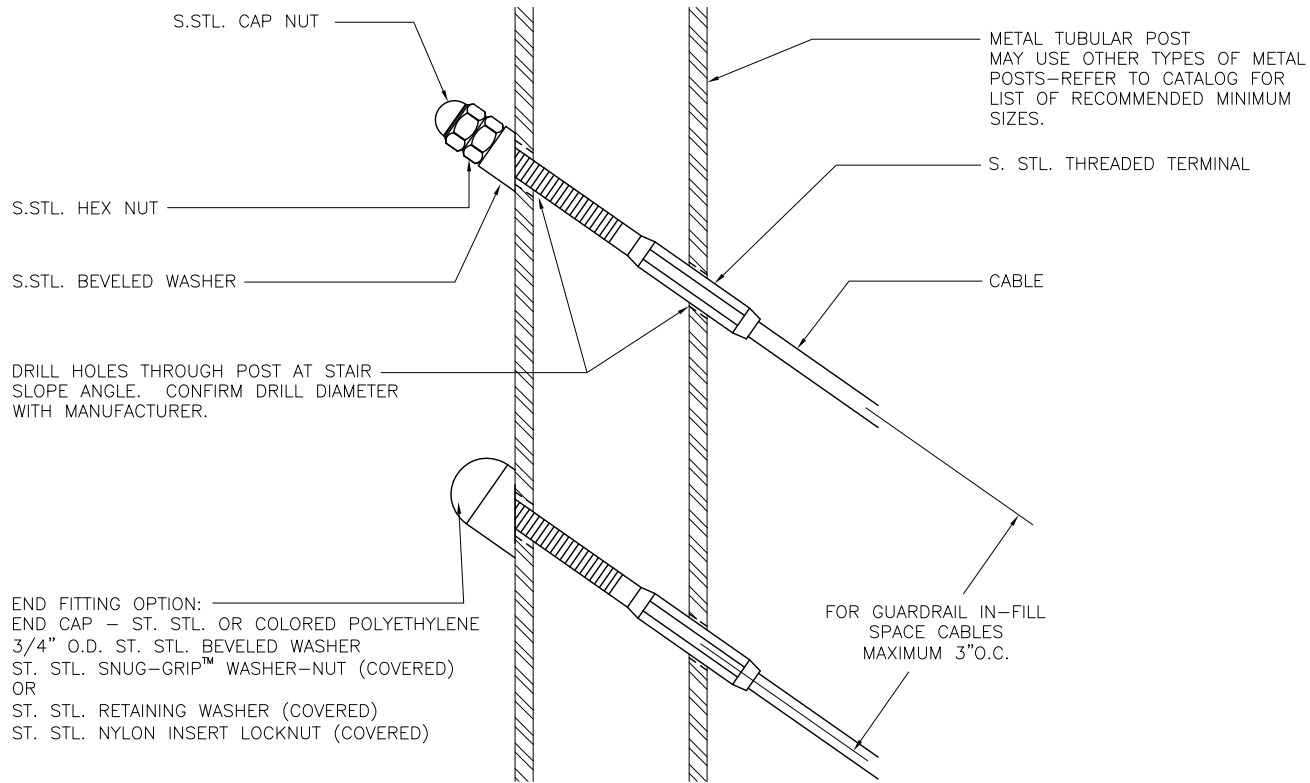

THREADED TERMINAL – ANGLED TERMINATION ON METAL POST  
 (DETAILS TYPICAL FOR 1/8", 3/16" & 1/4" CABLE)

(NOTE: TERMINATION DETAIL SIMILAR FOR WOOD POSTS, BUT TERMINALS MAY REQUIRE A FLAT WASHER BEHIND THE BEVELED WASHER TO PROVIDE ADDITIONAL BEARING SURFACE).

CableRail Reference Drawing:

THREADED TERMINAL - STAIR TERMINATION IN METAL POSTS

THIS DRAWING IS THE PROPERTY OF FEENEY INC. ANY REPRODUCTION OF THIS DOCUMENT WITHOUT THE EXPRESSED WRITTEN CONSENT OF FEENEY INC. IS STRICTLY PROHIBITED.