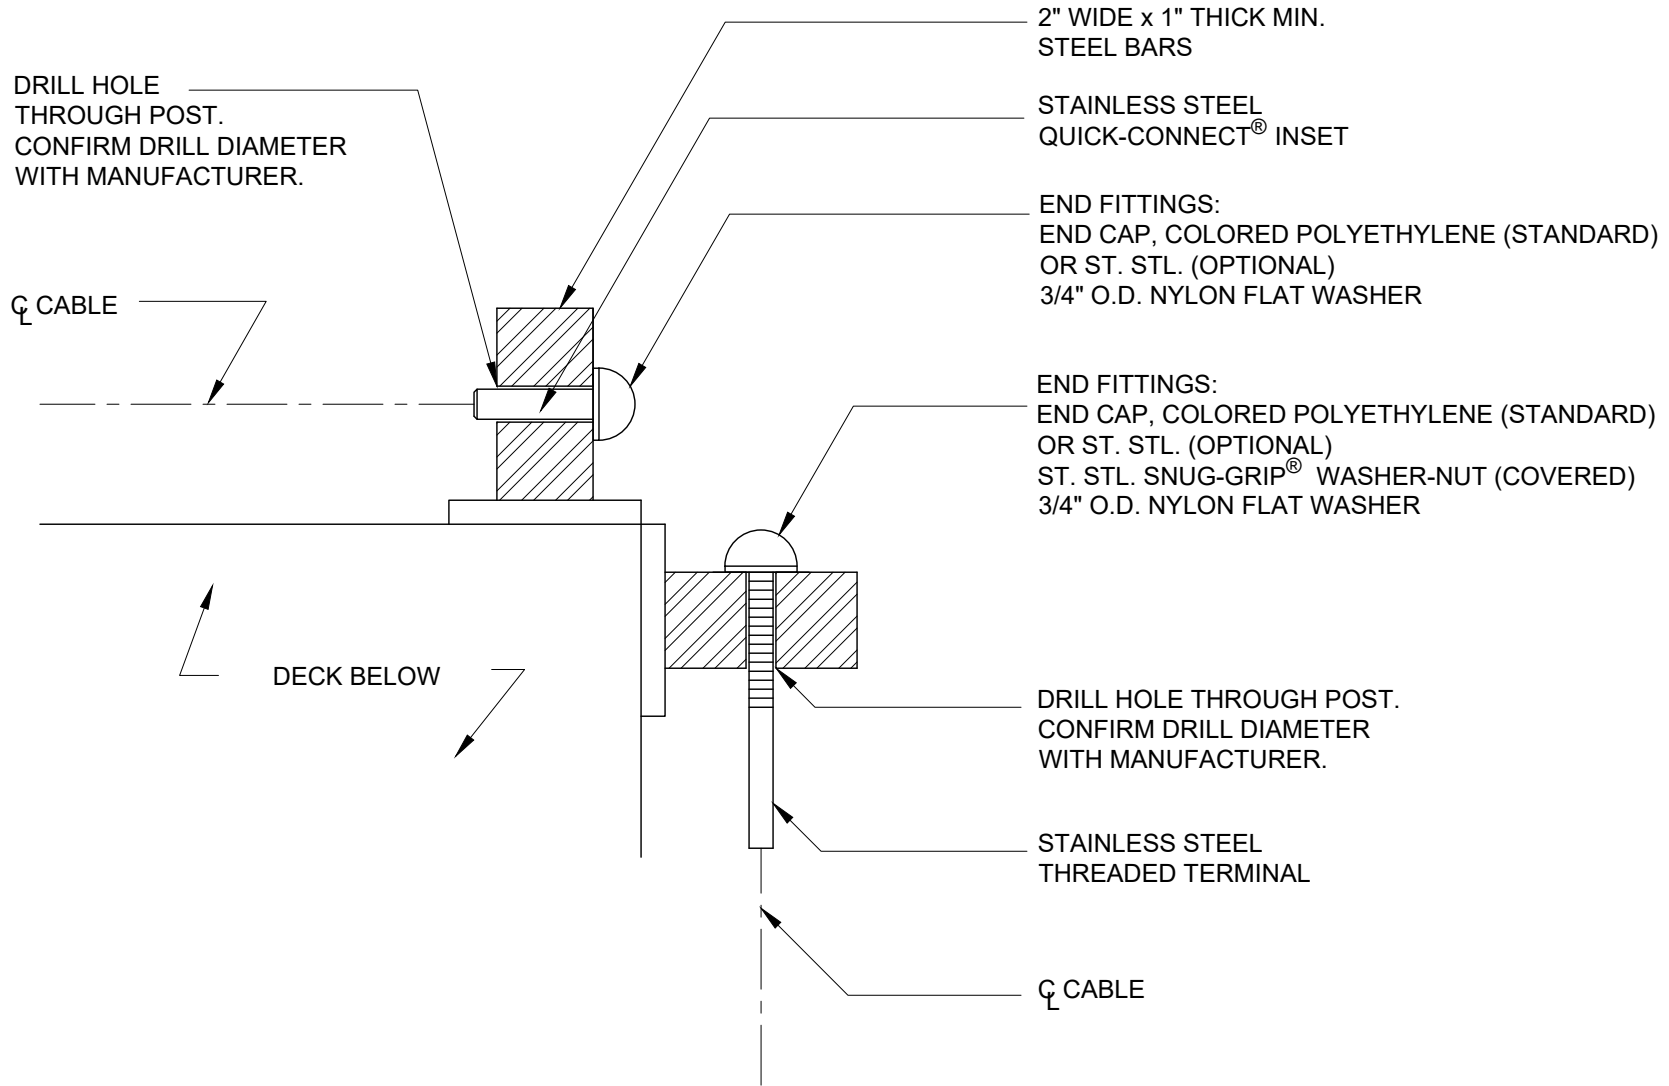

NOTE: DETAIL IS TYPICAL FOR 1/8", 3/16" AND 1/4" DIAMETER CABLERAIL KITS.

CableRail Reference Drawing:  
**TERMINATIONS IN DOUBLE CORNER STEEL FLAT BAR POSTS**

THIS DRAWING IS THE PROPERTY OF FEENEY INC. ANY REPRODUCTION OF THIS DOCUMENT WITHOUT THE EXPRESSED WRITTEN CONSENT OF FEENEY INC. IS STRICTLY PROHIBITED.