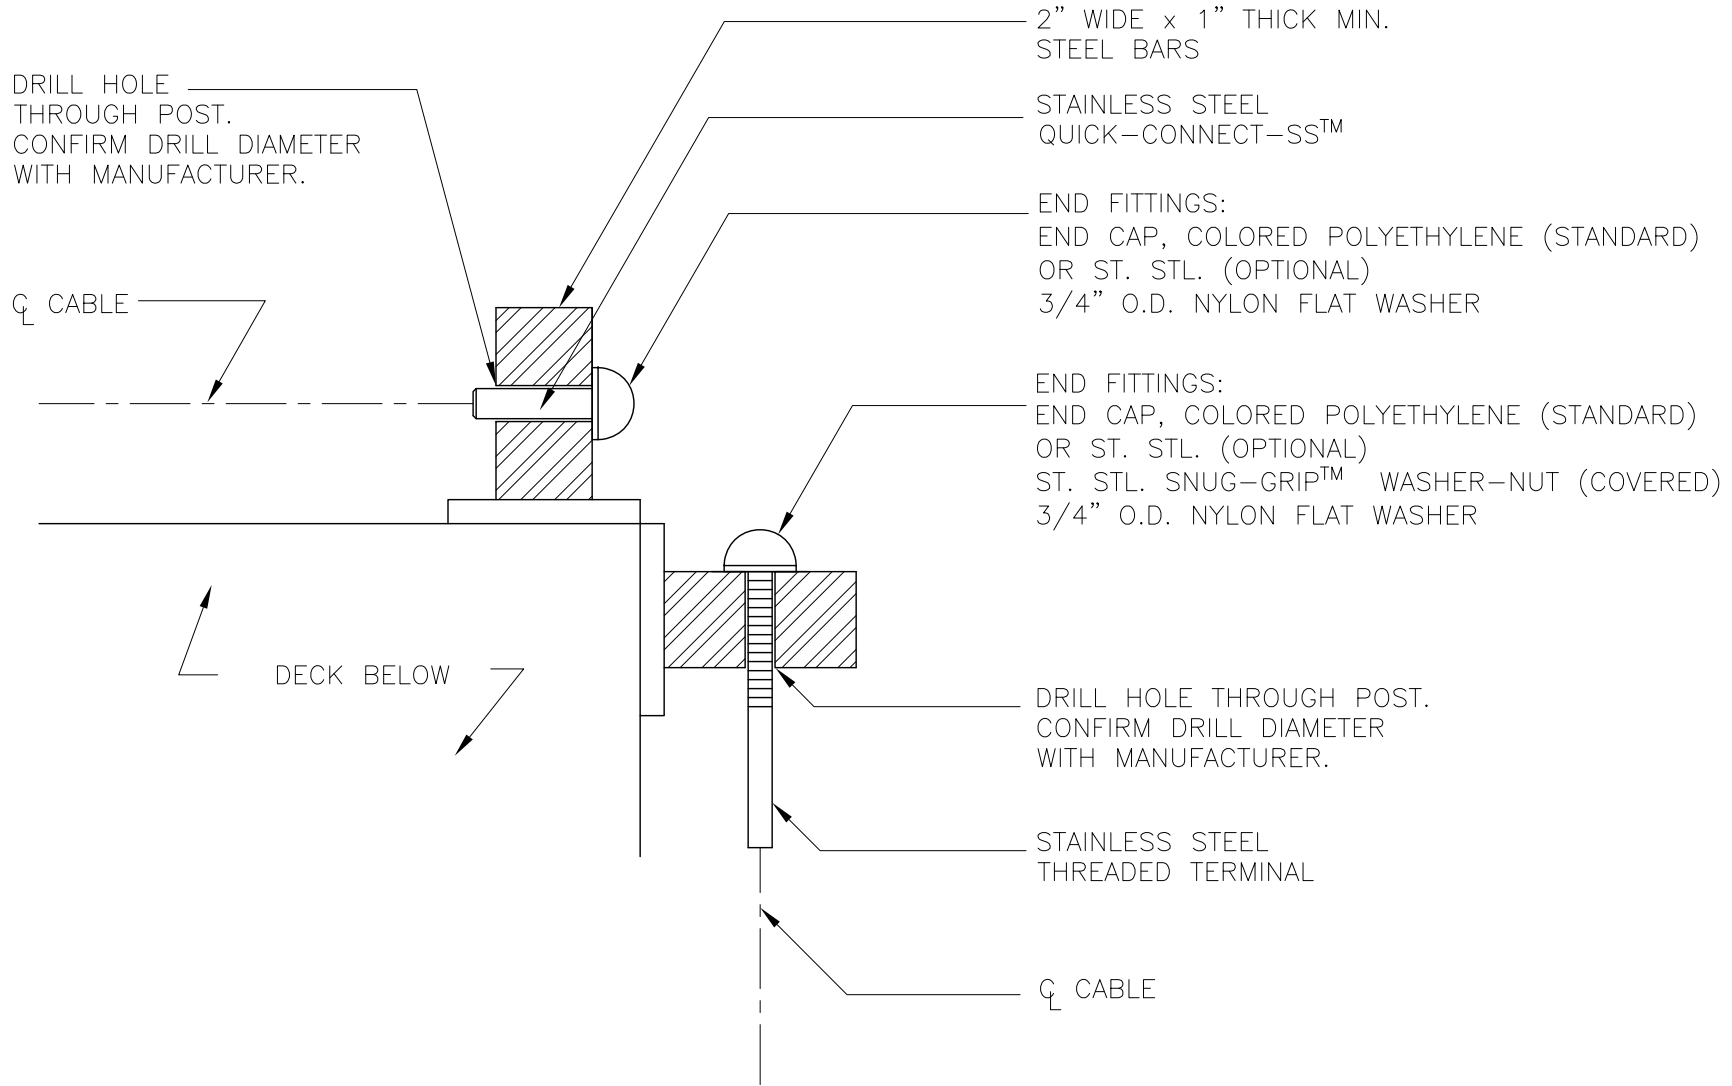

NOTE: DETAIL IS TYPICAL FOR 1/8", 3/16" AND 1/4" DIAMETER STANDARD CABLERAIL™ ASSEMBLIES.

CableRail Reference Drawing:
TERMINATIONS IN DOUBLE CORNER STEEL FLAT BAR POSTS

THIS DRAWING IS THE PROPERTY OF FEENEY INC. ANY REPRODUCTION OF THIS DOCUMENT WITHOUT THE EXPRESSED WRITTEN CONSENT OF FEENEY INC. IS STRICTLY PROHIBITED.