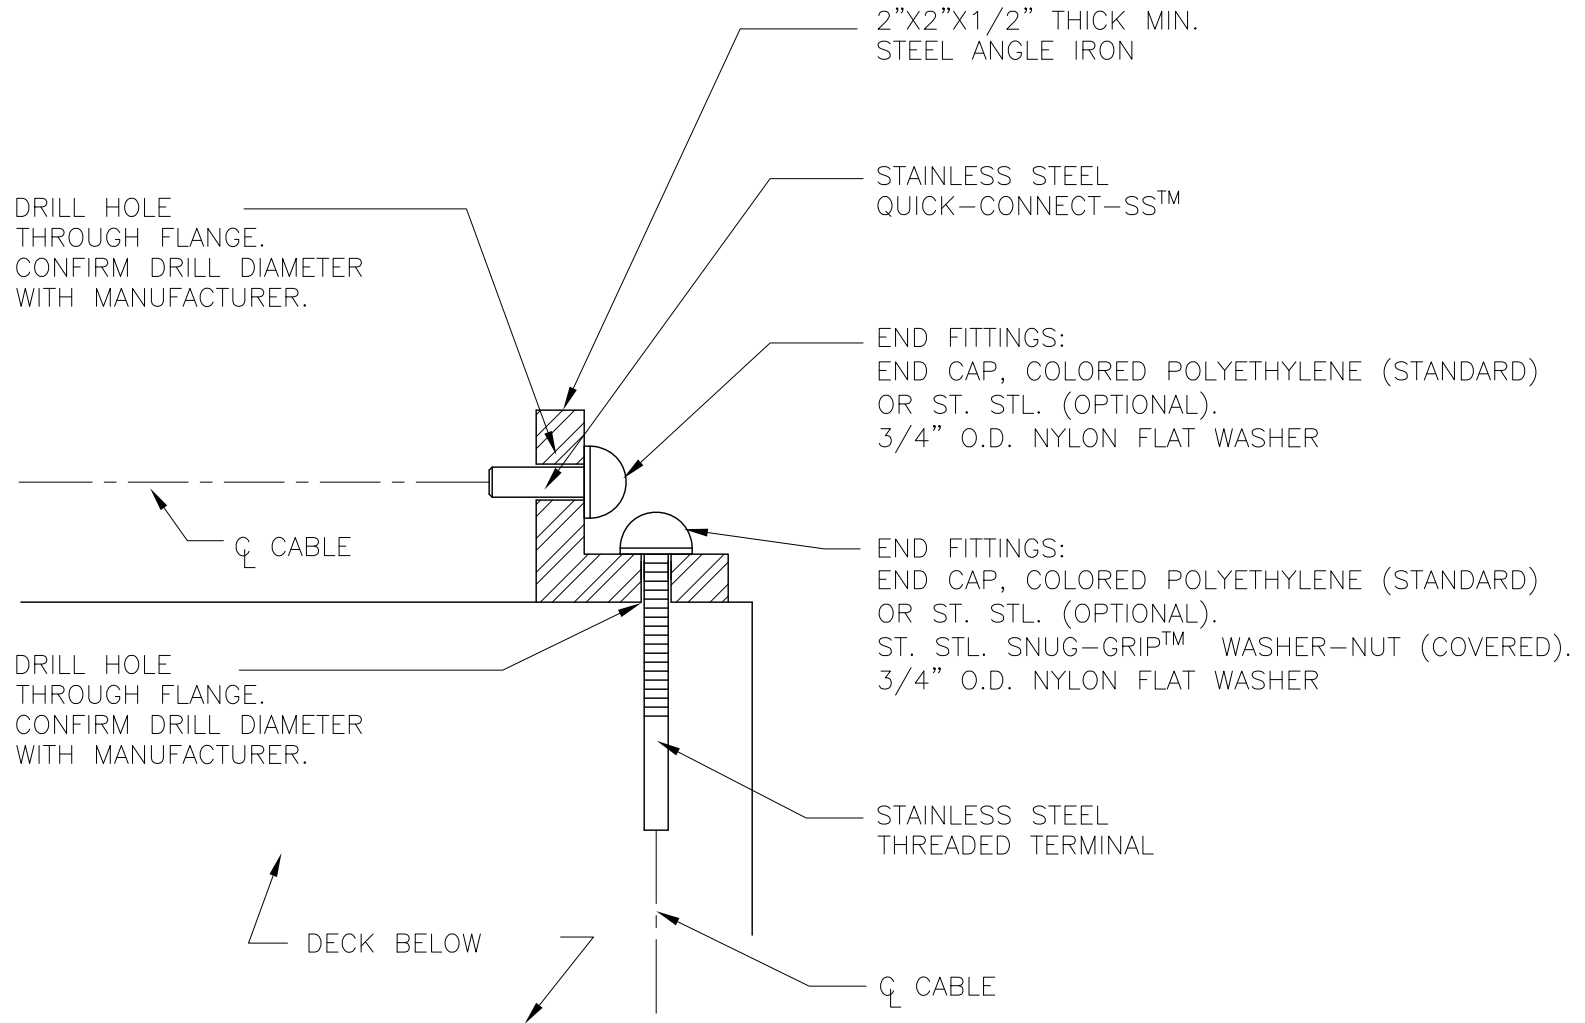

CORNERS: SINGLE ANGLE IRON POST
WITH CABLES TERMINATING.

NOTE: DETAIL IS TYPICAL FOR 1/8", 3/16" AND 1/4" DIAMETER
STANDARD CABLERAIL™ ASSEMBLIES.

CableRail Reference Drawing:
COMBO TERMINATION IN SINGLE CORNER STEEL ANGLE POST