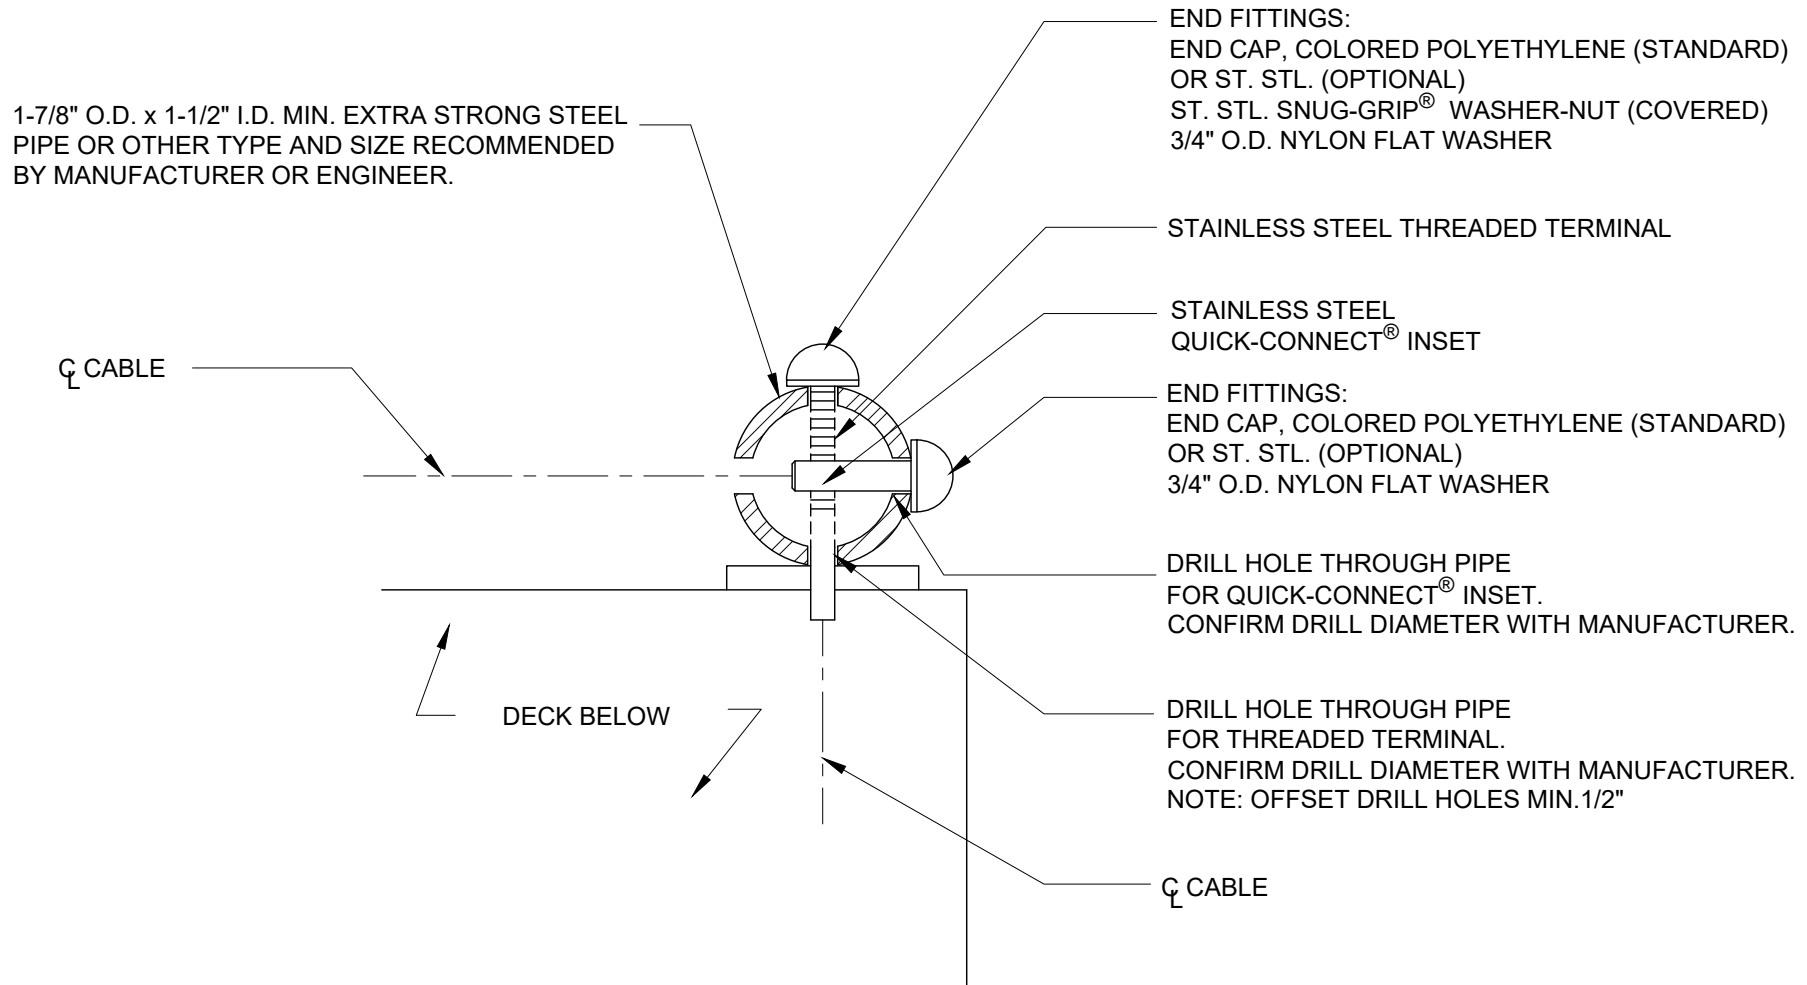

CORNERS: SINGLE STEEL PIPE POST WITH
CABLES TERMINATING

NOTE: DETAIL IS TYPICAL FOR 1/8", 3/16" AND 1/4" DIAMETER CABLERAIL KITS.

CableRail Reference Drawing:

COMBO TERMINATION IN SINGLE CORNER STEEL TUBE POST