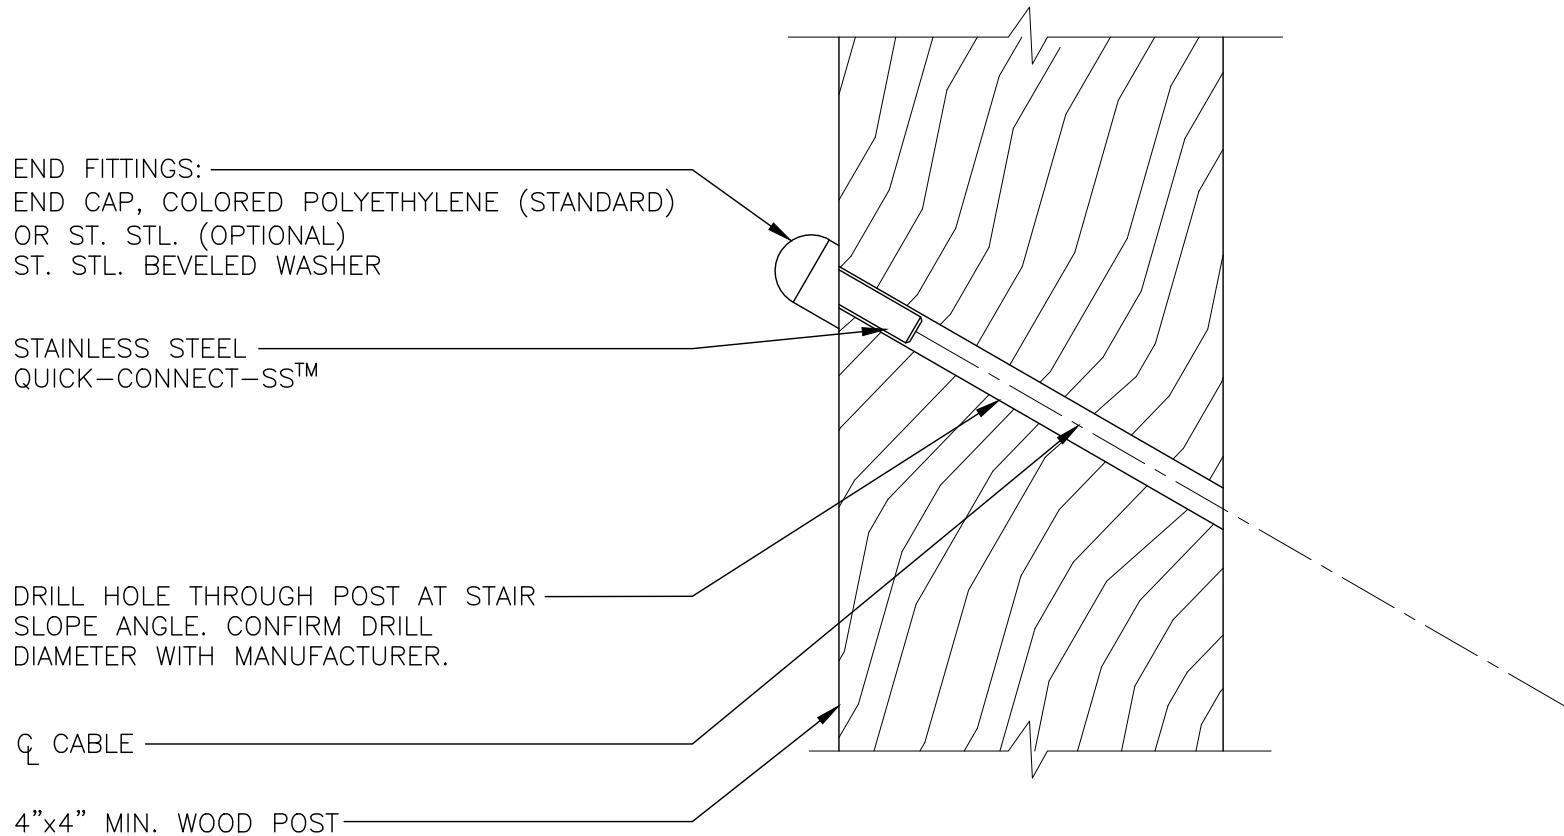

QUICK-CONNECT-SS™: WOOD POST WITH ANGLED TERMINATION – STAIRS

NOTE: DETAIL IS TYPICAL FOR BOTH 1/8" AND 3/16" DIAMETER STANDARD CABLERAIL™ ASSEMBLIES.

CableRail Reference Drawing:
QUICK-CONNECT® FITTING IN WOOD POST AT STAIRS