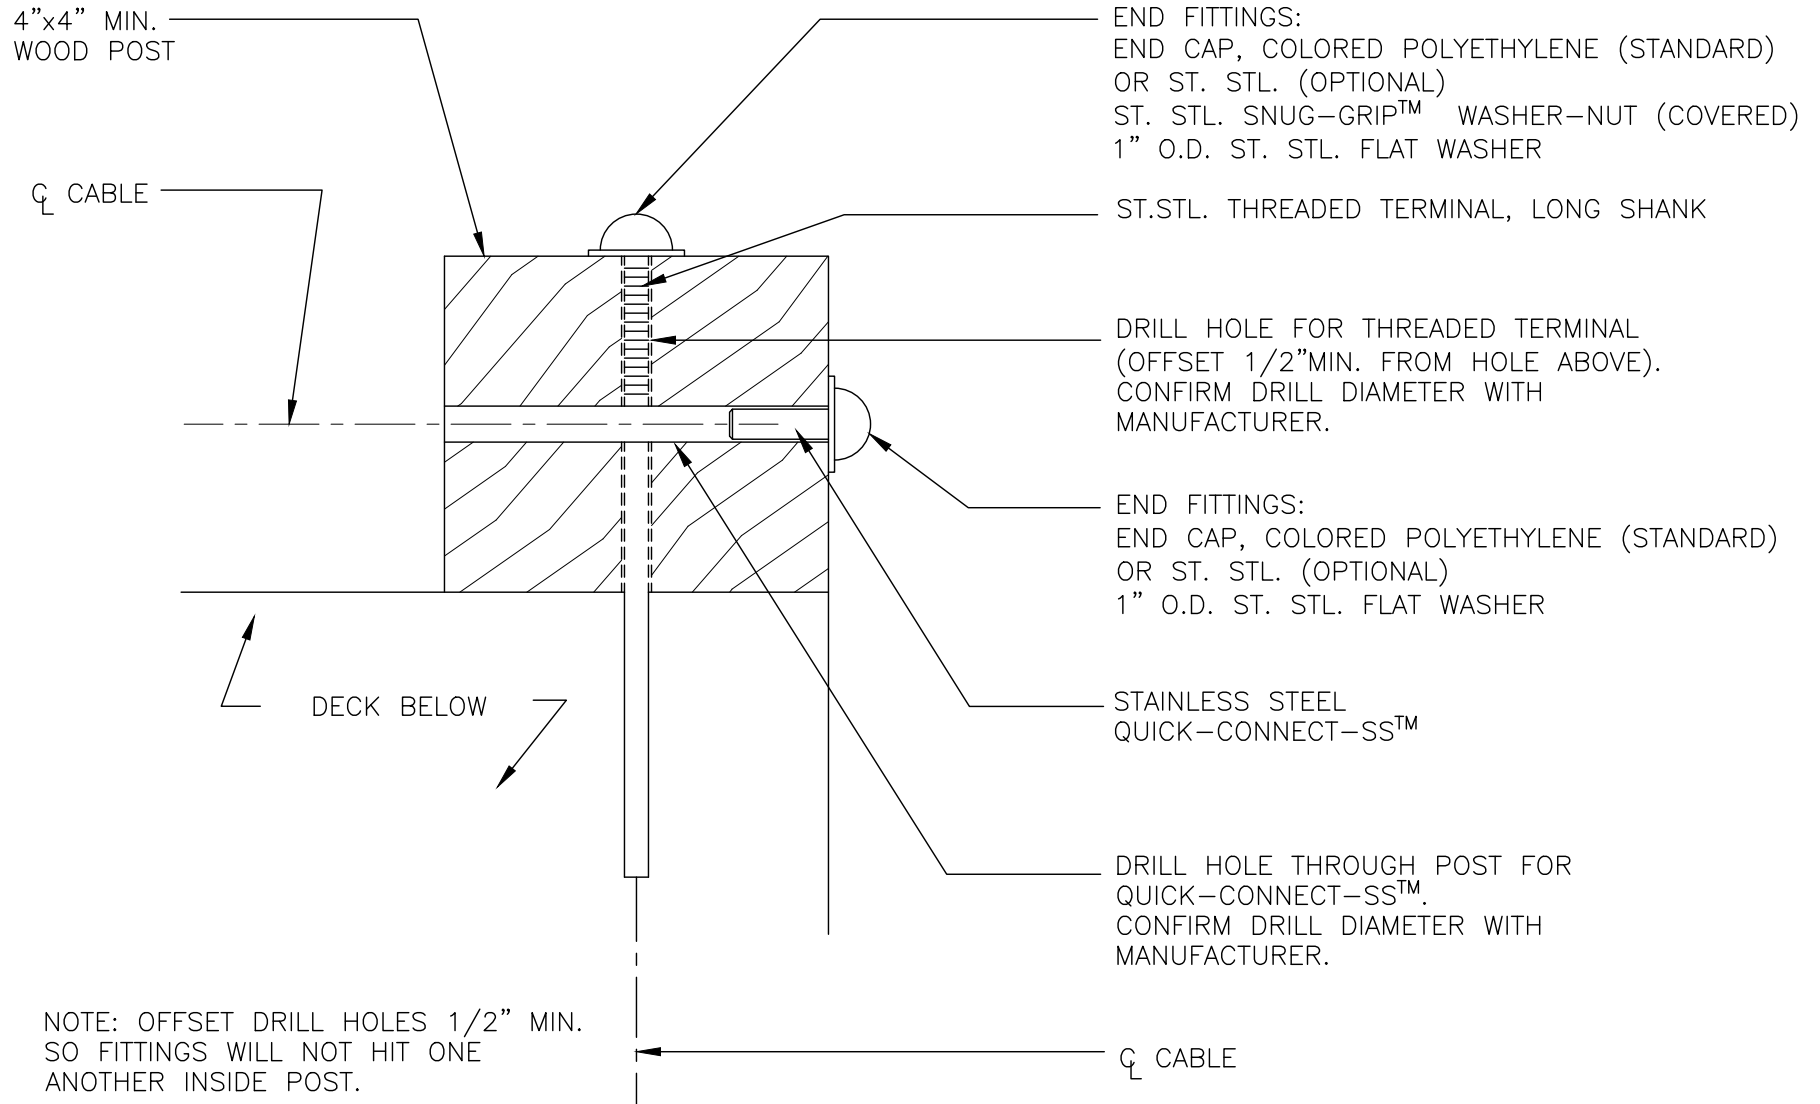

CORNERS: SINGLE WOOD POST WITH CABLES TERMINATING

NOTE: DETAIL IS TYPICAL FOR BOTH 1/8" AND 3/16" DIAMETER STANDARD CABLERAIL™ ASSEMBLIES.

NOTE: OFFSET DRILL HOLES 1/2" MIN. SO FITTINGS WILL NOT HIT ONE ANOTHER INSIDE POST.

CableRail Reference Drawing:
COMBO TERMINATION IN SINGLE CORNER WOOD POST

THIS DRAWING IS THE PROPERTY OF FEENEY INC. ANY REPRODUCTION OF THIS DOCUMENT WITHOUT THE EXPRESSED WRITTEN CONSENT OF FEENEY INC. IS STRICTLY PROHIBITED.