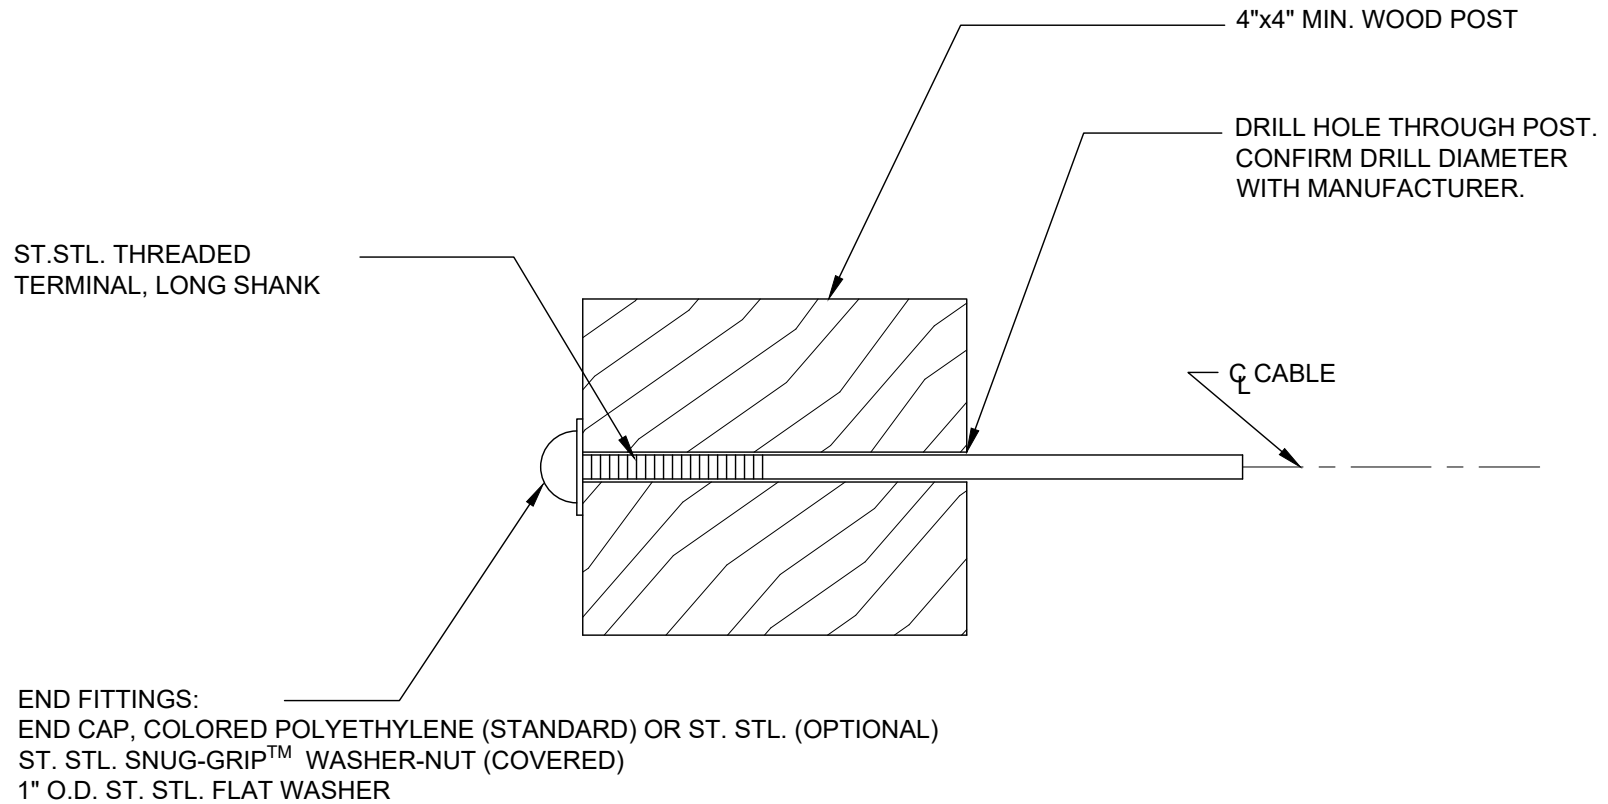

NOTE: DETAIL IS TYPICAL FOR BOTH 1/8" AND 3/16" DIAMETER CABLERAIL KITS.

CableRail Reference Drawing:  
**THREADED TERMINAL FITTING IN WOOD POST**

THIS DRAWING IS THE PROPERTY OF FEENEY INC. ANY REPRODUCTION OF THIS DOCUMENT WITHOUT THE EXPRESSED WRITTEN CONSENT OF FEENEY INC. IS STRICTLY PROHIBITED.