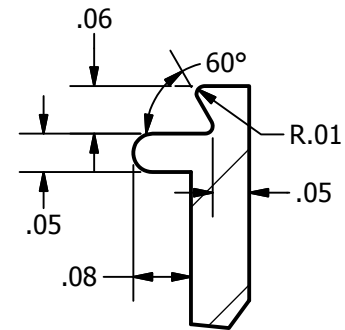

SECTION C-C  
SCALE 1 : 1

AUXILIARY VIEW  
1 : 1

DETAIL D  
SCALE 4 : 1

ISOMETRIC VIEW

FRONT VIEW  
SCALE 1 : 1

PROFILE VIEW  
SCALE 1 : 1

MATERIAL:	ALUMINUM	SKU:	
TOLERANCES: DECIMAL	.XXX +/- .02"	PART:	POST ACCENT LIGHT HOUSING
	.XX +/- .04"	DATE:	09/10/15
	FRACTIONAL +/- 1/64"	PAGE:	1 OF 1
	ANGULAR +/- 1°	REV:	
THIS DRAWING IS THE PROPERTY OF FEENEY INC. ANY REPRODUCTION OF THIS DOCUMENT WITHOUT THE EXPRESSED WRITTEN CONSENT OF FEENEY INC. IS STRICTLY PROHIBITED.		BY:	BWA
		CHK:	
		 <i>makes it easy</i> 2603 Union St., Oakland, CA 94607 P: 800-888-2418 F: 510-893-9484 www.feeneyinc.com	