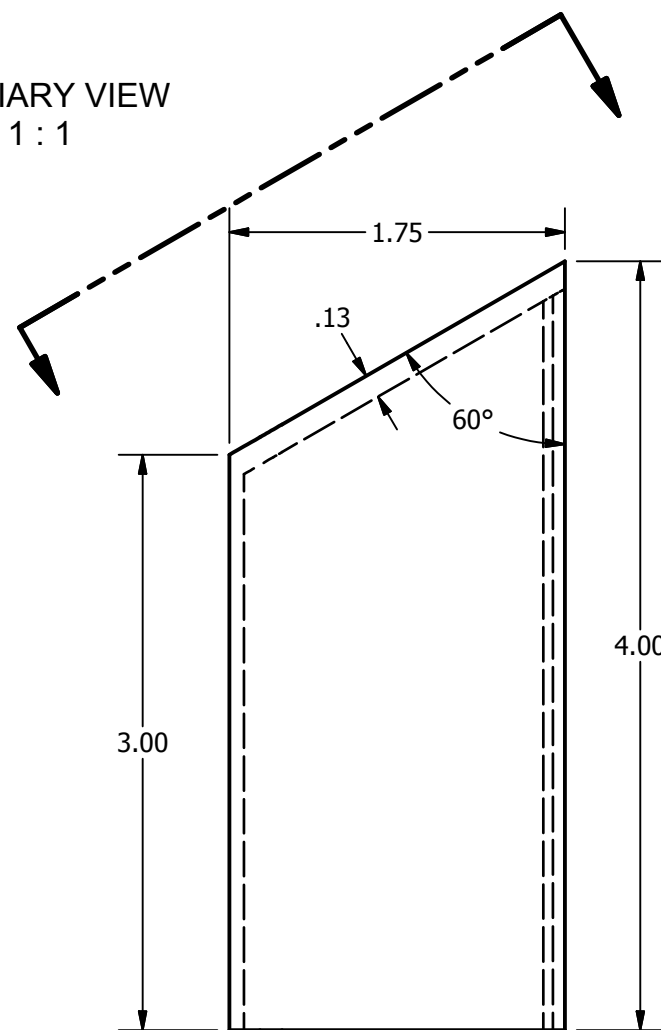

SECTION C-C  
SCALE 1 : 1

AUXILIARY VIEW  
1 : 1

DETAIL D  
SCALE 4 : 1

ISOMETRIC VIEW

FRONT VIEW  
SCALE 1 : 1

PROFILE VIEW  
SCALE 1 : 1

MATERIAL:	ALUMINUM	SKU:	
TOLERANCES: DECIMAL	.XXX +/- .02"	PART:	POST ACCENT LIGHT HOUSING
	.XX +/- .04"	DATE:	09/10/15
	FRACTIONAL +/- 1/64"	PAGE:	1 OF 1
	ANGULAR +/- 1°	REV:	
THIS DRAWING IS THE PROPERTY OF FEENEY INC. ANY REPRODUCTION OF THIS DOCUMENT WITHOUT THE EXPRESSED WRITTEN CONSENT OF FEENEY INC. IS STRICTLY PROHIBITED.		BY:	BWA
		CHK:	
		 <i>makes it easy</i> 2603 Union St., Oakland, CA 94607 P: 800-888-2418 F: 510-893-9484 www.feeneyinc.com	