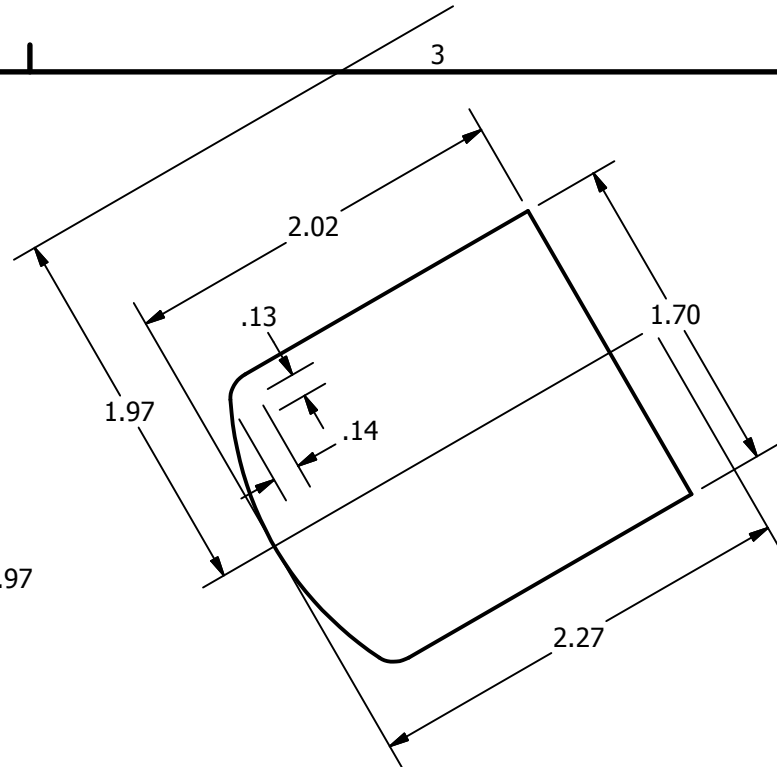

SECTION C-C  
SCALE 1 : 1

AUXILIARY VIEW  
1 : 1

DETAIL D  
SCALE 4 : 1

ISOMETRIC VIEW

FRONT VIEW  
SCALE 1 : 1

PROFILE VIEW  
SCALE 1 : 1

MATERIAL:	ALUMINUM	SKU:	
TOLERANCES: DECIMAL	.XXX +/- .02"	PART:	POST ACCENT LIGHT HOUSING
	.XX +/- .04"	DATE:	09/10/15
	FRACTIONAL +/- 1/64"	PAGE:	1 OF 1
	ANGULAR +/- 1°	REV:	
THIS DRAWING IS THE PROPERTY OF FEENEY INC. ANY REPRODUCTION OF THIS DOCUMENT WITHOUT THE EXPRESSED WRITTEN CONSENT OF FEENEY INC. IS STRICTLY PROHIBITED.		BY:	BWA
		CHK:	
		 <i>makes it easy</i> 2603 Union St., Oakland, CA 94607 P: 800-888-2418 F: 510-893-9484 www.feeneyinc.com	