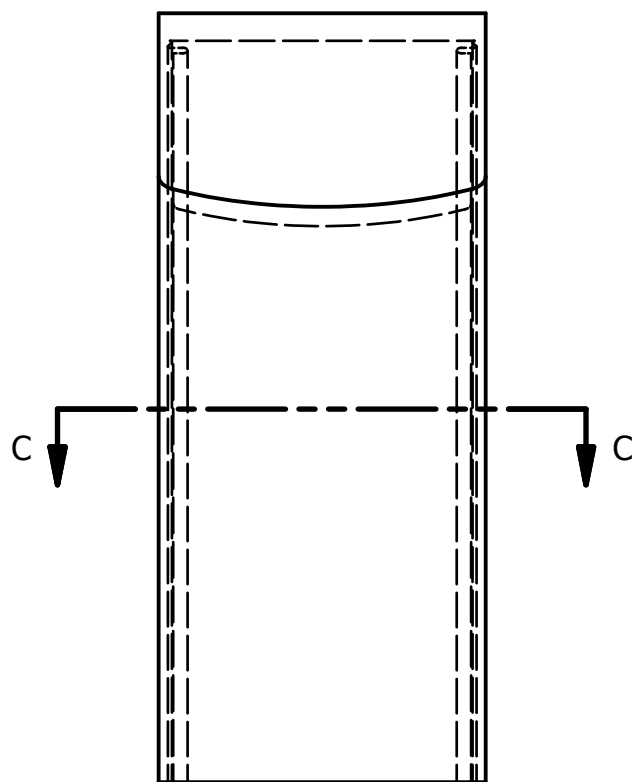

SECTION C-C  
SCALE 1 : 1

AUXILIARY VIEW  
1 : 1

DETAIL D  
SCALE 4 : 1

ISOMETRIC VIEW

FRONT VIEW  
SCALE 1 : 1

PROFILE VIEW  
SCALE 1 : 1

MATERIAL:	ALUMINUM	SKU:	
TOLERANCES: DECIMAL	.XXX +/- .02"	PART:	POST ACCENT LIGHT HOUSING
	.XX +/- .04"	DATE:	09/10/15
	FRACTIONAL +/- 1/64"	PAGE:	1 OF 1
	ANGULAR +/- 1°	REV:	
THIS DRAWING IS THE PROPERTY OF FEENEY INC. ANY REPRODUCTION OF THIS DOCUMENT WITHOUT THE EXPRESSED WRITTEN CONSENT OF FEENEY INC. IS STRICTLY PROHIBITED.		BY:	BWA
		CHK:	
		 <i>makes it easy</i> 2603 Union St., Oakland, CA 94607 P: 800-888-2418 F: 510-893-9484 www.feeneyinc.com	