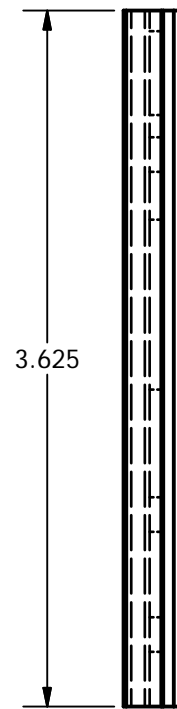

TOP VIEW
SCALE 1 : 1

FRONT VIEW
SCALE 1 : 1

PROFILE VIEW
SCALE 1 : 1

MATERIAL:	ALUMINUM	SKU:	
TOLERANCES: DECIMAL .XXX +/- .02"		PART:	POST ACCENT LIGHT MOUNTING PLATE
.XX +/- .04"		DATE:	09/10/15
FRACTIONAL +/- 1/64"		PAGE:	1 OF 1
ANGULAR +/- 1°		REV:	
THIS DRAWING IS THE PROPERTY OF FEENEY INC. ANY REPRODUCTION OF THIS DOCUMENT WITHOUT THE EXPRESSED WRITTEN CONSENT OF FEENEY INC. IS STRICTLY PROHIBITED.		BY:	BWA
		CHK:	