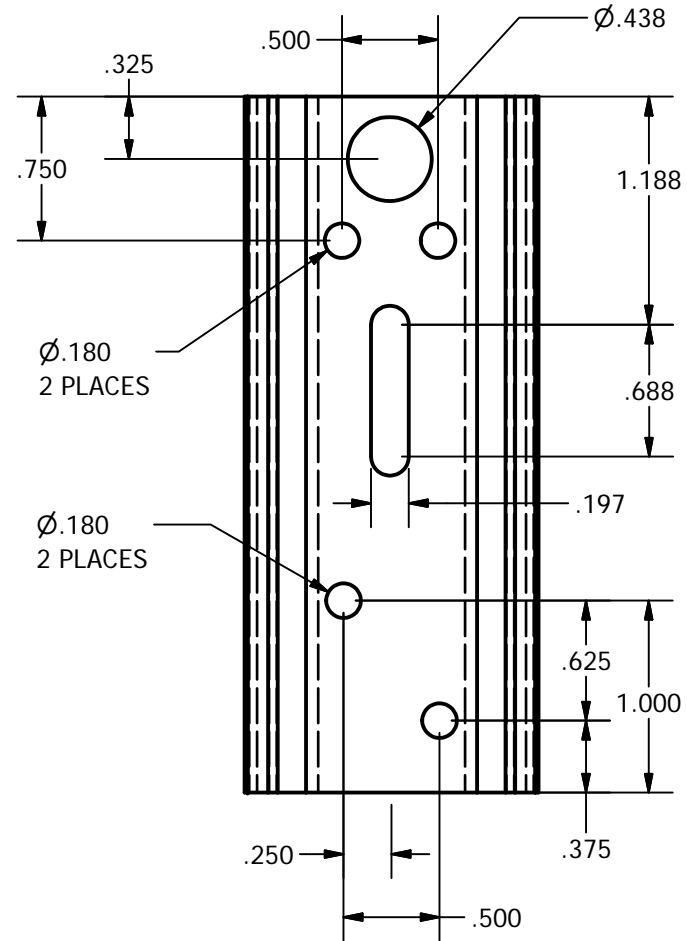

TOP VIEW
SCALE 1 : 1

FRONT VIEW
SCALE 1 : 1

PROFILE VIEW
SCALE 1 : 1

MATERIAL:	ALUMINUM	SKU:	
TOLERANCES: DECIMAL .XXX +/- .02"		PART:	POST ACCENT LIGHT MOUNTING PLATE
.XX +/- .04"		DATE:	09/10/15
FRACTIONAL +/- 1/64"		PAGE:	1 OF 1
ANGULAR +/- 1°		REV:	
THIS DRAWING IS THE PROPERTY OF FEENEY INC. ANY REPRODUCTION OF THIS DOCUMENT WITHOUT THE EXPRESSED WRITTEN CONSENT OF FEENEY INC. IS STRICTLY PROHIBITED.		BY:	BWA
		CHK:	